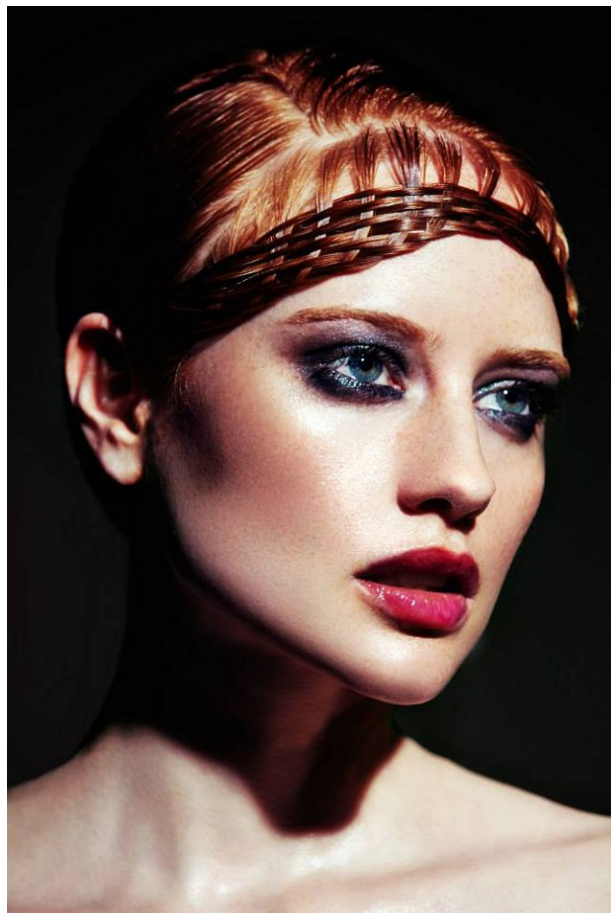

BARBARA MEIER

T: +43 1 586 90 27

office@stellamodels.com

www.stellamodels.com

—
STELLA
MODELS
×