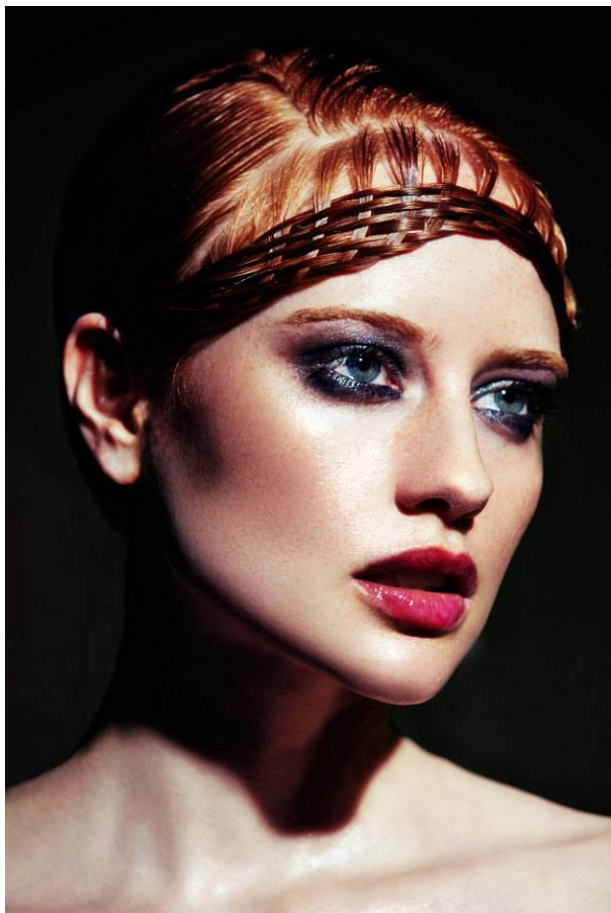

BARBARA MEIER

T: +43 1 586 90 27

office@stellamodels.com

www.stellamodels.com

—
STELLA
MODELS
×