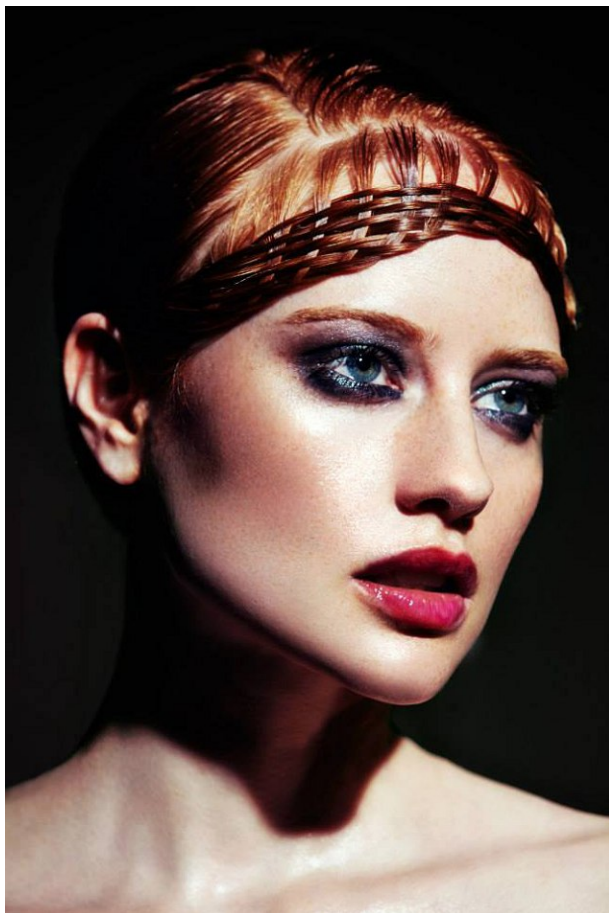

BARBARA MEIER

T: +43 1 586 90 27

office@stellamodels.com

www.stellamodels.com

—
STELLA
MODELS
×