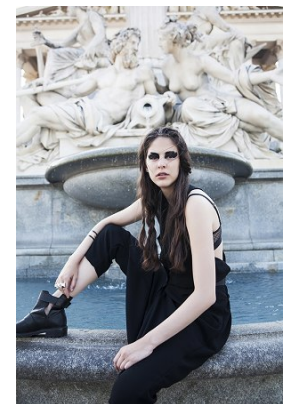

www.stellamodels.com

—
STELLA
MODELS
×

HEIGHT	BUST	DRESS	WAIST	HIPS	SHOES	HAIR	EYES
180	81	34-36	67	92	41	BROWN	GREEN/BROWN