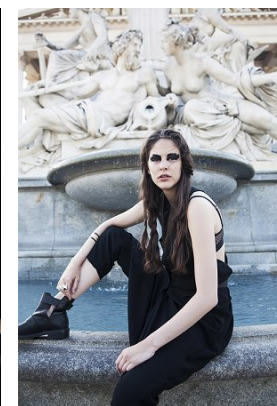

[www.stellamodels.com](http://www.stellamodels.com)

—  
STELLA  
MODELS  
×

HEIGHT	BUST	DRESS	WAIST	HIPS	SHOES	HAIR	EYES
180	81	34-36	67	92	41	BROWN	GREEN/BROWN