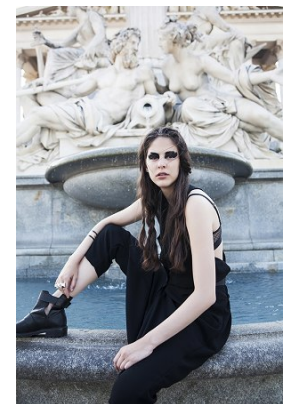

[www.stellamodels.com](http://www.stellamodels.com)

—  
STELLA  
MODELS  
×

HEIGHT	BUST	DRESS	WAIST	HIPS	SHOES	HAIR	EYES
180	81	34-36	67	92	41	BROWN	GREEN/BROWN