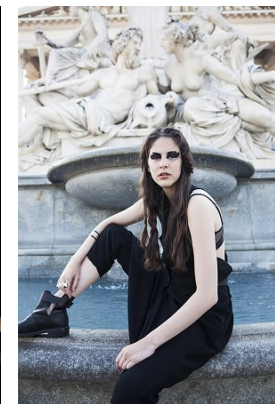

www.stellamodels.com

—
STELLA
MODELS
×

HEIGHT	BUST	DRESS	WAIST	HIPS	SHOES	HAIR	EYES
180	81	34-36	67	92	41	BROWN	GREEN/BROWN