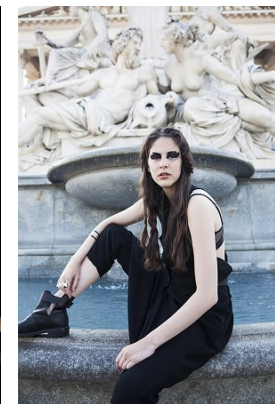

[www.stellamodels.com](http://www.stellamodels.com)

—  
STELLA  
MODELS  
×

HEIGHT	BUST	DRESS	WAIST	HIPS	SHOES	HAIR	EYES
180	81	34-36	67	92	41	BROWN	GREEN/BROWN