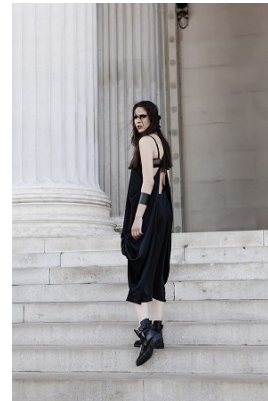

www.stellamodels.com

—
STELLA
MODELS
×

HEIGHT	BUST	DRESS	WAIST	HIPS	SHOES	HAIR	EYES
180	81	34-36	67	92	41	BROWN	GREEN/BROWN