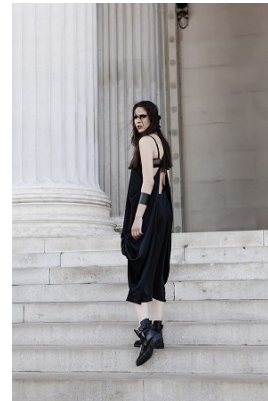

[www.stellamodels.com](http://www.stellamodels.com)

—  
STELLA  
MODELS  
×

HEIGHT	BUST	DRESS	WAIST	HIPS	SHOES	HAIR	EYES
180	81	34-36	67	92	41	BROWN	GREEN/BROWN