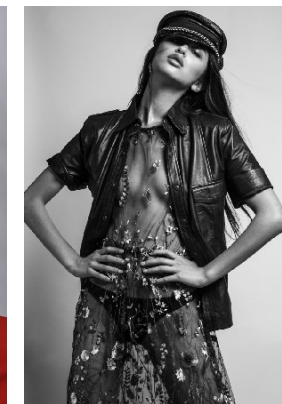

office@stellamodels.com

www.stellamodels.com

HEIGHT	BUST	DRESS	WAIST	HIPS	SHOES	HAIR	EYES
180	83	34	61	90	40	BROWN	BROWN