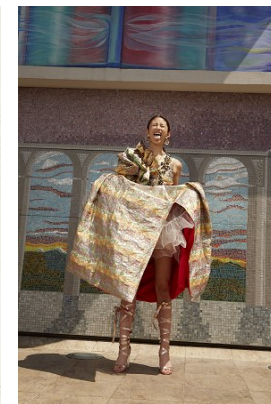

office@stellamodels.com

www.stellamodels.com

HEIGHT	BUST	DRESS	WAIST	HIPS	SHOES	HAIR	EYES
180	83	34	61	90	40	BROWN	BROWN