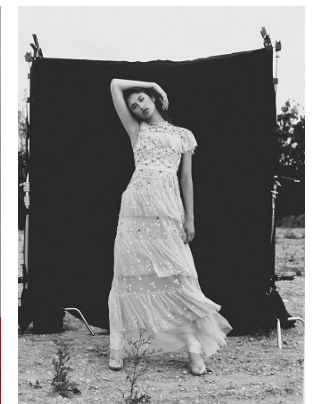

*office@stellamodels.com*

[www.stellamodels.com](http://www.stellamodels.com)

HEIGHT	BUST	DRESS	WAIST	HIPS	SHOES	HAIR	EYES
180	83	34	61	90	40	BROWN	BROWN