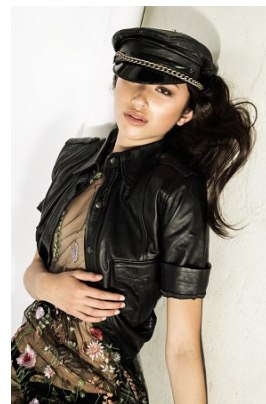

office@stellamodels.com

www.stellamodels.com

HEIGHT	BUST	DRESS	WAIST	HIPS	SHOES	HAIR	EYES
180	83	34	61	90	40	BROWN	BROWN