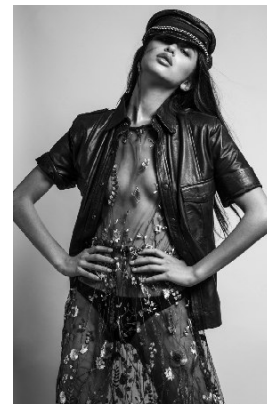

www.stellamodels.com

—
STELLA
MODELS
×

HEIGHT	BUST	DRESS	WAIST	HIPS	SHOES	HAIR	EYES
180	83	34	61	90	40	BROWN	BROWN