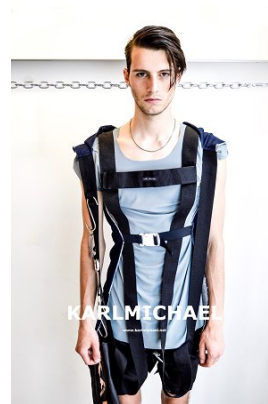

www.stellamodels.com

—
STELLA
MODELS
×

HEIGHT 187
CHEST 91

WAIST 72

SHOES 44

HAIR BROWN

EYES BROWN