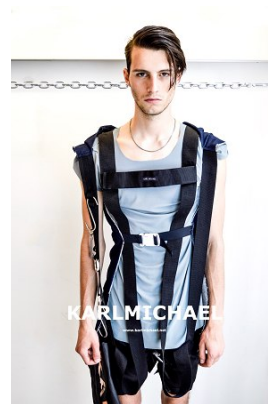

www.stellamodels.com

—
STELLA
MODELS
×

HEIGHT
187

CHEST
91

WAIST
72

SHOES
44

HAIR
BROWN

EYES
BROWN