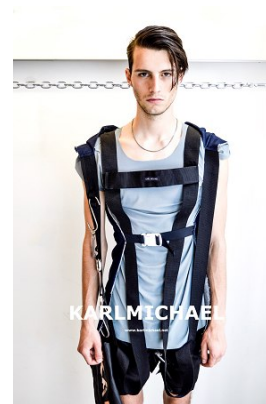

www.stellamodels.com

—
STELLA
MODELS
×

HEIGHT
187

CHEST
91

WAIST
72

SHOES
44

HAIR
BROWN

EYES
BROWN