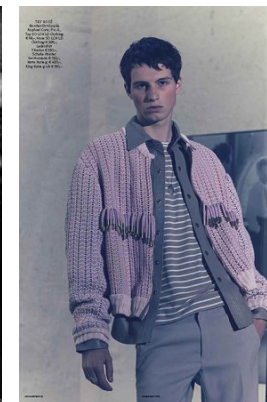

www.stellamodels.com

—
STELLA
MODELS
×

HEIGHT	CHEST	WAIST	SHOES	HAIR	EYES
187	91	72	44	BROWN	BROWN