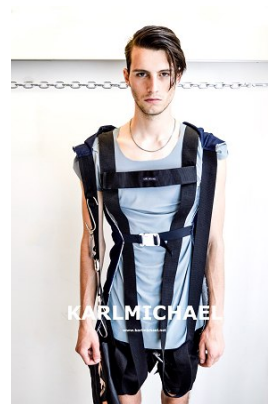

www.stellamodels.com

—
STELLA
MODELS
×

HEIGHT	CHEST	WAIST	SHOES	HAIR	EYES
187	91	72	44	BROWN	BROWN