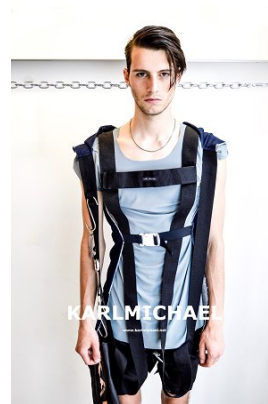

[www.stellamodels.com](http://www.stellamodels.com)

—  
STELLA  
MODELS  
×

HEIGHT 187  
CHEST 91

WAIST 72

SHOES 44

HAIR BROWN

EYES BROWN