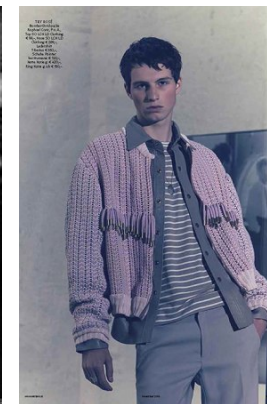

www.stellamodels.com

—
STELLA
MODELS
×

HEIGHT	CHEST	WAIST	SHOES	HAIR	EYES
187	91	72	44	BROWN	BROWN