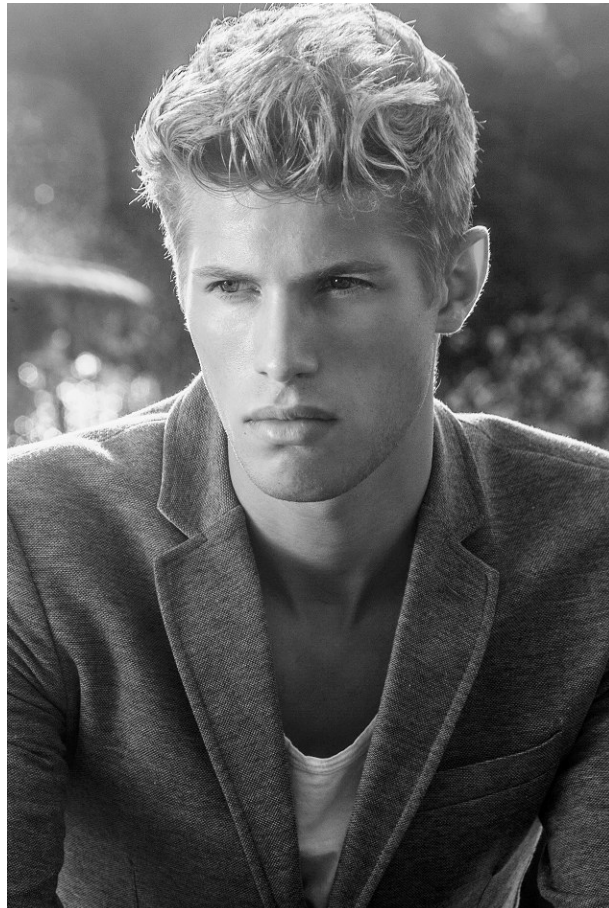

OSH MACKENZIE

T: +43 1 586 90 27

office@stellamodels.com

www.stellamodels.com

—
STELLA
MODELS
×