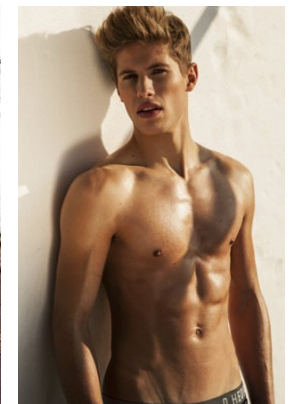

www.stellamodels.com

—
STELLA
MODELS
×

HEIGHT
187

CHEST
96

WAIST
75

SHOES
44

HAIR
BLONDE

EYES
BLUE