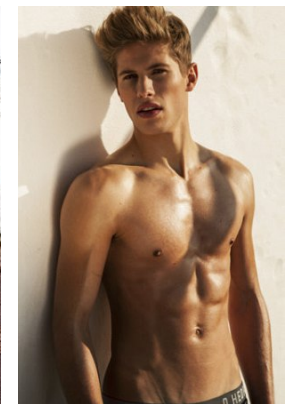

www.stellamodels.com

—
STELLA
MODELS
×

HEIGHT	CHEST	WAIST	SHOES	HAIR	EYES
187	96	75	44	BLONDE	BLUE