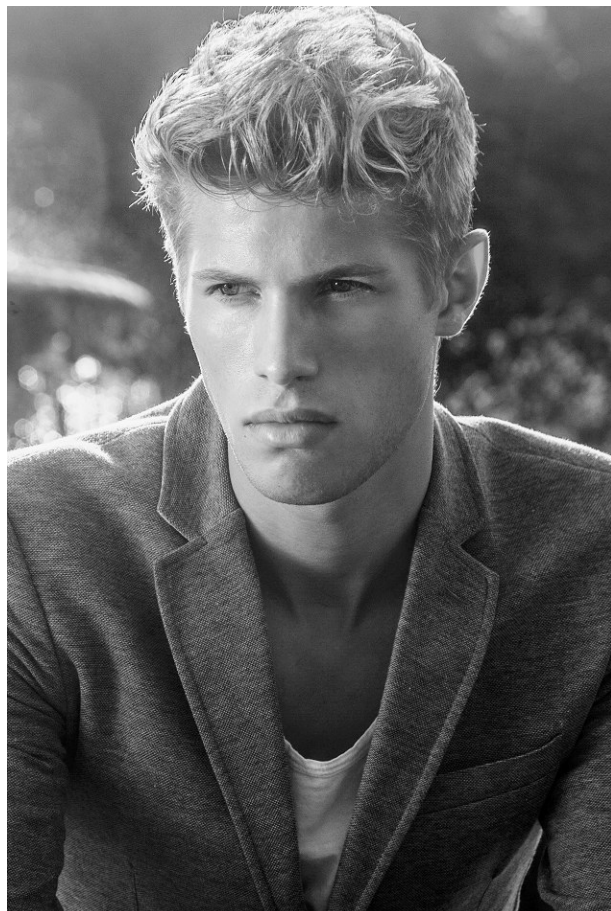

OSH MACKENZIE

T: +43 1 586 90 27

office@stellamodels.com

www.stellamodels.com

—
STELLA
MODELS
×