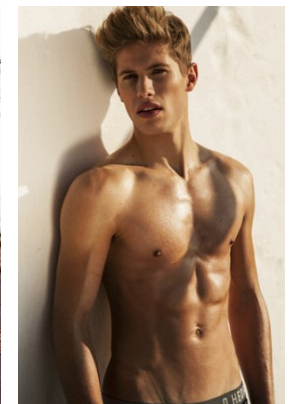

[www.stellamodels.com](http://www.stellamodels.com)

—  
STELLA  
MODELS  
×

HEIGHT	CHEST	WAIST	SHOES	HAIR	EYES
187	96	75	44	BLONDE	BLUE