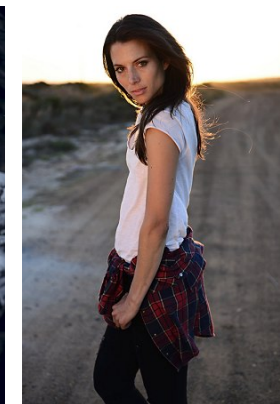

[www.stellamodels.com](http://www.stellamodels.com)

—  
STELLA  
MODELS  
×

HEIGHT	BUST	DRESS	WAIST	HIPS	SHOES	HAIR	EYES
176	82	36	62	92	39	BROWN	GREEN/BROWN