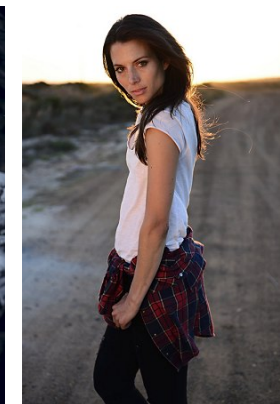

www.stellamodels.com

—
STELLA
MODELS
×

HEIGHT	BUST	DRESS	WAIST	HIPS	SHOES	HAIR	EYES
176	82	36	62	92	39	BROWN	GREEN/BROWN