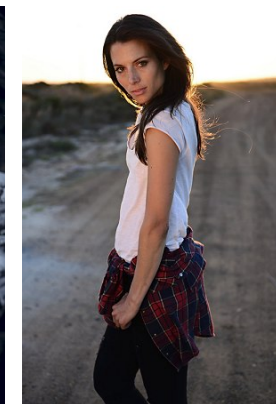

www.stellamodels.com

—
STELLA
MODELS
×

HEIGHT	BUST	DRESS	WAIST	HIPS	SHOES	HAIR	EYES
176	82	36	62	92	39	BROWN	GREEN/BROWN