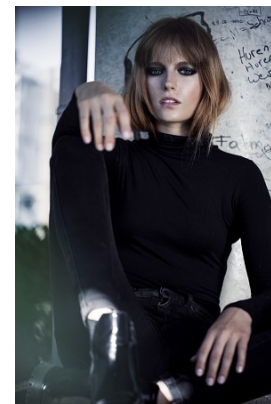

[www.stellamodels.com](http://www.stellamodels.com)

—  
STELLA  
MODELS  
×

HEIGHT	BUST	DRESS	WAIST	HIPS	SHOES	HAIR	EYES
178	81	34	62	90	38.5	BLONDE VENETIAN	BLUE