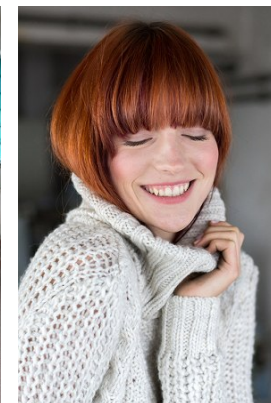

—  
STELLA  
MODELS

[www.stellamodels.com](http://www.stellamodels.com)

HEIGHT	BUST	DRESS	WAIST	HIPS	SHOES	HAIR	EYES
178	82	34	64	92	38.5	BLONDE VENETIAN	BLUE