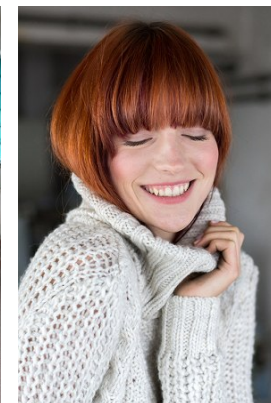

—
STELLA
MODELS
×

www.stellamodels.com

HEIGHT	BUST	DRESS	WAIST	HIPS	SHOES	HAIR	EYES
178	82	34	64	92	38.5	BLONDE VENETIAN	BLUE