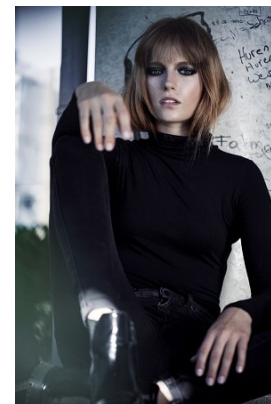

—
STELLA
MODELS
×

www.stellamodels.com

HEIGHT	BUST	DRESS	WAIST	HIPS	SHOES	HAIR	EYES
178	82	34	64	92	38.5	BLONDE VENETIAN	BLUE