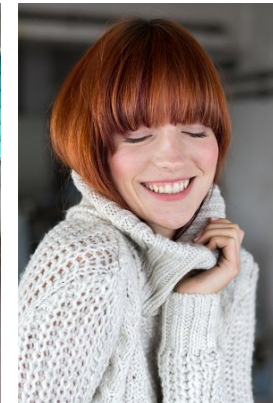

[www.stellamodels.com](http://www.stellamodels.com)

—  
STELLA  
MODELS  
×

HEIGHT	BUST	DRESS	WAIST	HIPS	SHOES	HAIR	EYES
178	82	34	64	92	38.5	BLONDE VENETIAN	BLUE