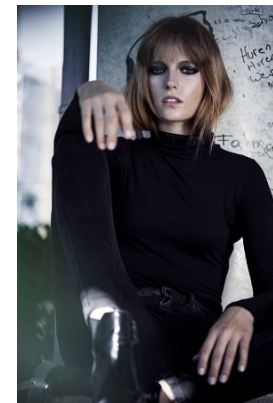

[www.stellamodels.com](http://www.stellamodels.com)

—  
STELLA  
MODELS  
×

HEIGHT	BUST	DRESS	WAIST	HIPS	SHOES	HAIR	EYES
178	82	34	64	92	38.5	BLONDE VENETIAN	BLUE