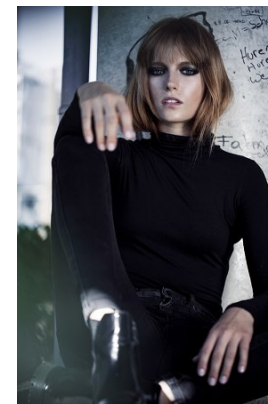

www.stellamodels.com

—
STELLA
MODELS
×

HEIGHT	BUST	DRESS	WAIST	HIPS	SHOES	HAIR	EYES
178	82	34	64	92	38.5	BLONDE VENETIAN	BLUE