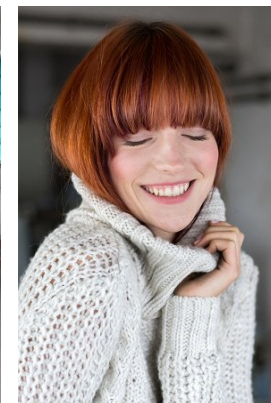

[www.stellamodels.com](http://www.stellamodels.com)

—  
STELLA  
MODELS  
×

HEIGHT	BUST	DRESS	WAIST	HIPS	SHOES	HAIR	EYES
178	81	34	62	90	38.5	BLONDE VENETIAN	BLUE