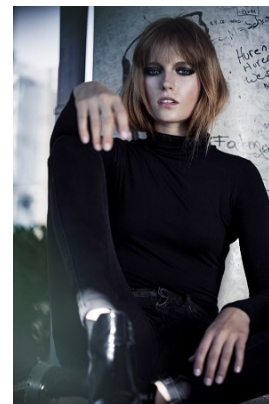

—  
STELLA  
MODELS

[www.stellamodels.com](http://www.stellamodels.com)

HEIGHT	BUST	DRESS	WAIST	HIPS	SHOES	HAIR	EYES
178	82	34	64	92	38.5	BLONDE VENETIAN	BLUE