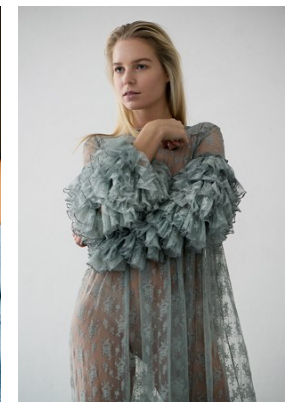

[www.stellamodels.com](http://www.stellamodels.com)

—  
STELLA  
MODELS  
×

HEIGHT	BUST	DRESS	WAIST	HIPS	SHOES	HAIR	EYES
175	84	36	64	94	39	BLONDE	BLUE