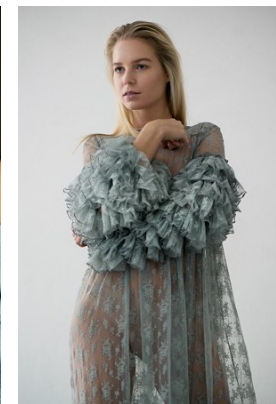

—  
STELLA  
MODELS  
×

[www.stellamodels.com](http://www.stellamodels.com)

HEIGHT	BUST	DRESS	WAIST	HIPS	SHOES	HAIR	EYES
175	84	36	64	94	39	BLONDE	BLUE