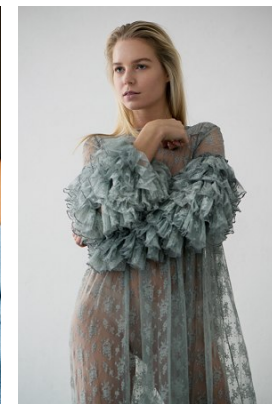

STELLA
MODELS

www.stellamodels.com

HEIGHT	BUST	DRESS	WAIST	HIPS	SHOES	HAIR	EYES
175	84	36	64	94	39	BLONDE	BLUE