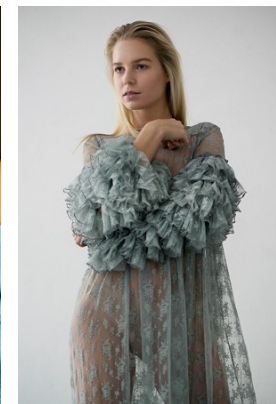

—
STELLA
MODELS
×

www.stellamodels.com

HEIGHT	BUST	DRESS	WAIST	HIPS	SHOES	HAIR	EYES
175	84	36	64	94	39	BLONDE	BLUE