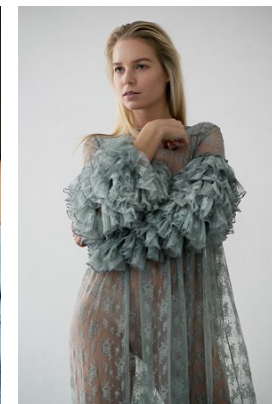

—
STELLA
MODELS
×

www.stellamodels.com

HEIGHT	BUST	DRESS	WAIST	HIPS	SHOES	HAIR	EYES
175	84	36	64	94	39	BLONDE	BLUE