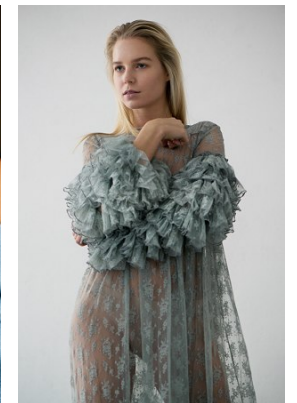

[www.stellamodels.com](http://www.stellamodels.com)

—  
STELLA  
MODELS  
×

HEIGHT	BUST	DRESS	WAIST	HIPS	SHOES	HAIR	EYES
175	84	36	64	94	39	BLONDE	BLUE