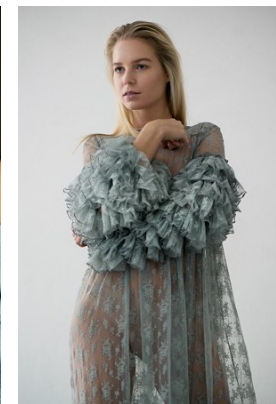

—
STELLA
MODELS
×

www.stellamodels.com

| | | | | | | | |
|--------|------|-------|-------|------|-------|--------|------|
| HEIGHT | BUST | DRESS | WAIST | HIPS | SHOES | HAIR | EYES |
| 175 | 84 | 36 | 64 | 94 | 39 | BLONDE | BLUE |