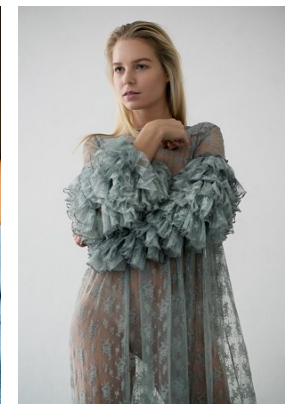

www.stellamodels.com

—
STELLA
MODELS
×

HEIGHT	BUST	DRESS	WAIST	HIPS	SHOES	HAIR	EYES
175	84	36	64	94	39	BLONDE	BLUE