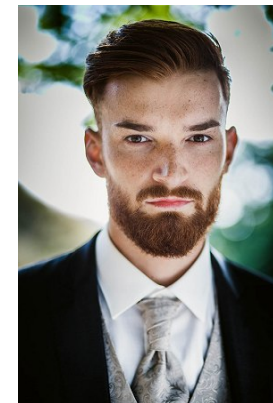

www.stellamodels.com

—
STELLA
MODELS
×

HEIGHT
195

CHEST
96

WAIST
78

SHOES
45

HAIR
RED

EYES
BROWN