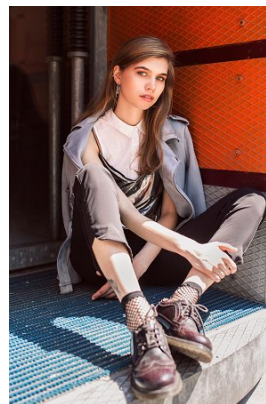

—  
STELLA  
MODELS

[www.stellamodels.com](http://www.stellamodels.com)

HEIGHT	BUST	DRESS	WAIST	HIPS	SHOES	HAIR	EYES
176	79	34-36	61	90	40	DARK BLONDE	BLUE