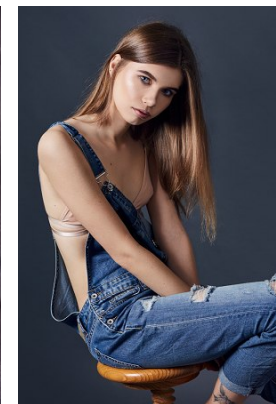

—  
STELLA  
MODELS

[www.stellamodels.com](http://www.stellamodels.com)

HEIGHT	BUST	DRESS	WAIST	HIPS	SHOES	HAIR	EYES
176	79	34-36	61	90	40	DARK BLONDE	BLUE