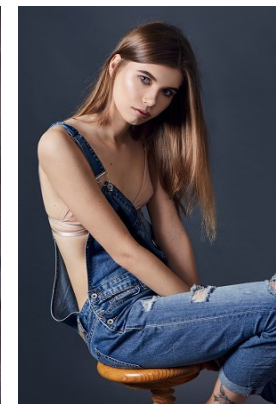

—
STELLA
MODELS

www.stellamodels.com

HEIGHT	BUST	DRESS	WAIST	HIPS	SHOES	HAIR	EYES
176	79	34-36	61	90	40	DARK BLONDE	BLUE