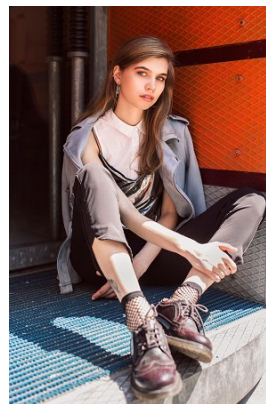

—
STELLA
MODELS

www.stellamodels.com

HEIGHT	BUST	DRESS	WAIST	HIPS	SHOES	HAIR	EYES
176	79	34-36	61	90	40	DARK BLONDE	BLUE