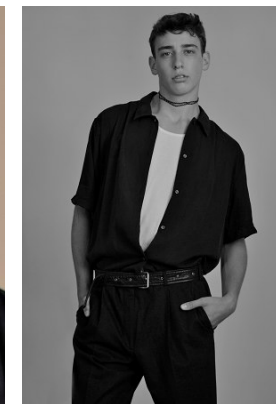

www.stellamodels.com

—
STELLA
MODELS
×

HEIGHT	CHEST	WAIST	SHOES	HAIR	EYES
185	91	69	45	BROWN	BLUE/GREEN