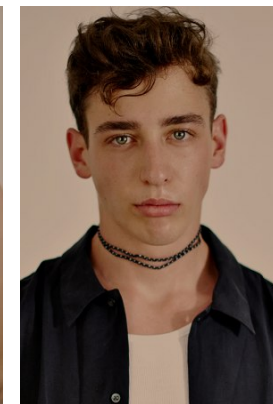

[www.stellamodels.com](http://www.stellamodels.com)

—  
STELLA  
MODELS  
×

HEIGHT	CHEST	WAIST	SHOES	HAIR	EYES
185	91	69	45	BROWN	BLUE/GREEN