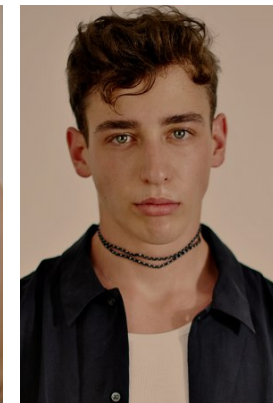

www.stellamodels.com

—
STELLA
MODELS
×

HEIGHT	CHEST	WAIST	SHOES	HAIR	EYES
185	91	69	45	BROWN	BLUE/GREEN