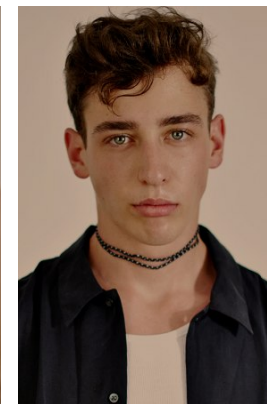

[www.stellamodels.com](http://www.stellamodels.com)

—  
STELLA  
MODELS  
×

HEIGHT	CHEST	WAIST	SHOES	HAIR	EYES
185	91	69	45	BROWN	BLUE/GREEN