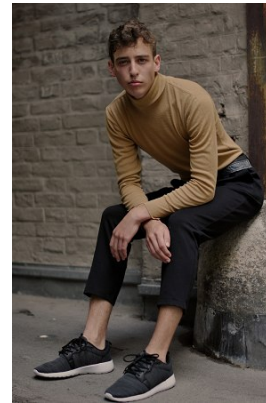

www.stellamodels.com

—
STELLA
MODELS
×

HEIGHT	CHEST	WAIST	SHOES	HAIR	EYES
185	91	69	45	BROWN	BLUE/GREEN