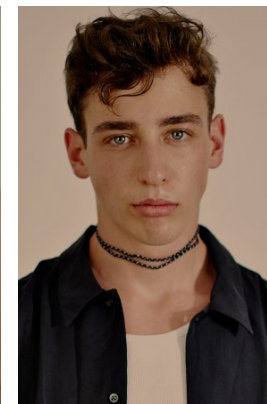

www.stellamodels.com

—
STELLA
MODELS
×

HEIGHT	CHEST	WAIST	SHOES	HAIR	EYES
185	91	69	45	BROWN	BLUE/GREEN