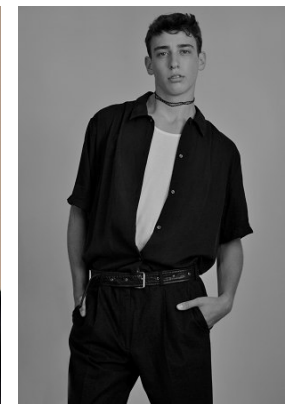

[www.stellamodels.com](http://www.stellamodels.com)

—  
STELLA  
MODELS  
×

HEIGHT	CHEST	WAIST	SHOES	HAIR	EYES
185	91	69	45	BROWN	BLUE/GREEN