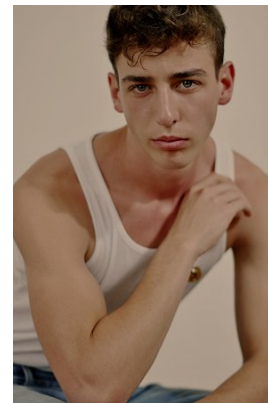

www.stellamodels.com

—
STELLA
MODELS
×

HEIGHT	CHEST	WAIST	SHOES	HAIR	EYES
185	91	69	45	BROWN	BLUE/GREEN