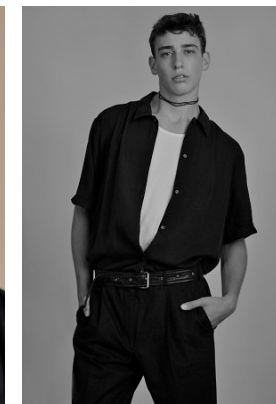

[www.stellamodels.com](http://www.stellamodels.com)

—  
STELLA  
MODELS  
×

HEIGHT	CHEST	WAIST	SHOES	HAIR	EYES
185	91	69	45	BROWN	BLUE/GREEN