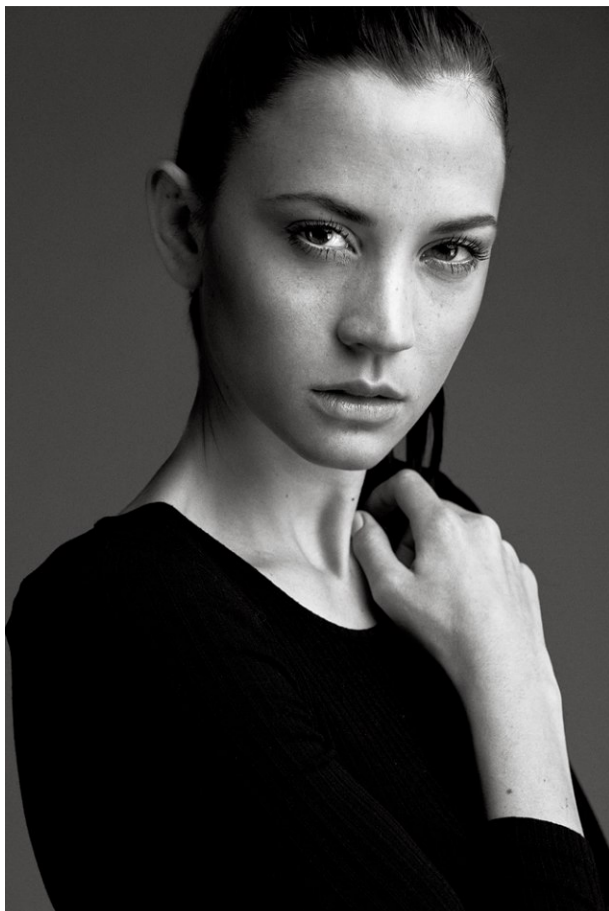

EKA

T: +43 1 586 90 27

office@stellamodels.com

www.stellamodels.com

—
STELLA
MODELS
×