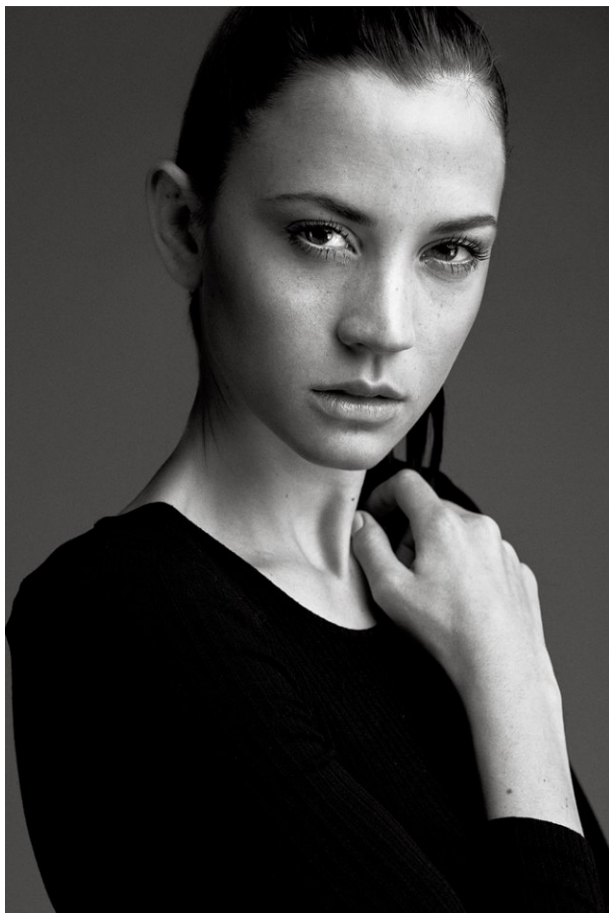

EKA

T: +43 1 586 90 27

office@stellamodels.com

www.stellamodels.com

—
STELLA
MODELS
×