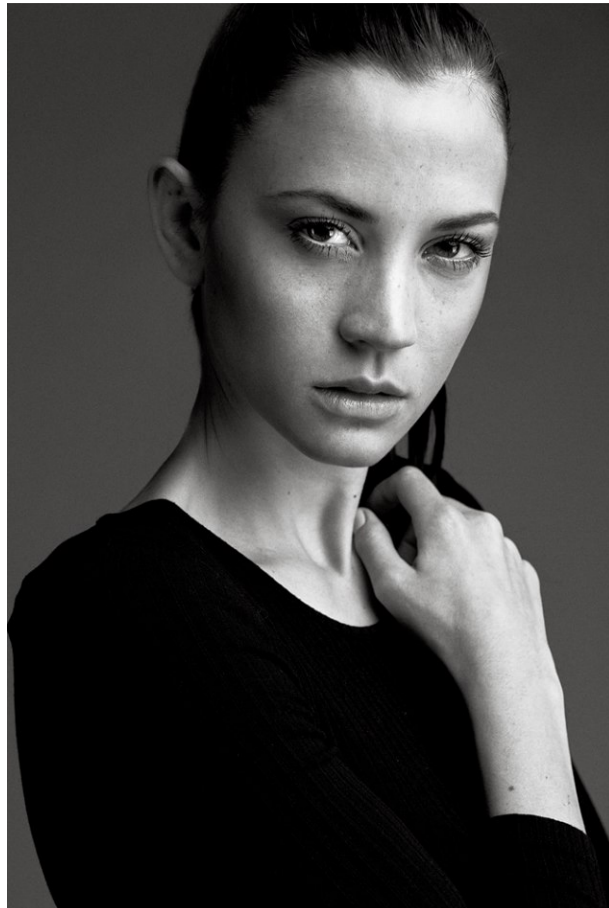

EKA

T: +43 1 586 90 27

office@stellamodels.com

www.stellamodels.com

—
STELLA
MODELS
×