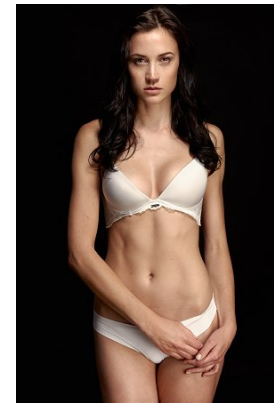

www.stellamodels.com

—
STELLA
MODELS
×

Image

| | | | | | | | |
|--------|------|-------|-------|------|-------|------------|-------|
| HEIGHT | BUST | DRESS | WAIST | HIPS | SHOES | HAIR | EYES |
| 176 | 83 | 36 | 62 | 91 | 39 | DARK BROWN | BROWN |