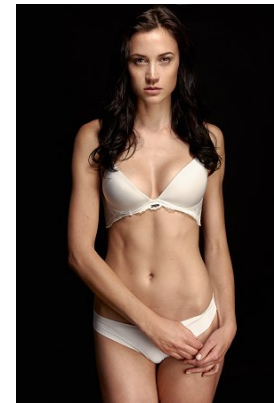

www.stellamodels.com

—
STELLA
MODELS
×

Image

HEIGHT	BUST	DRESS	WAIST	HIPS	SHOES	HAIR	EYES
176	83	36	62	91	39	DARK BROWN	BROWN