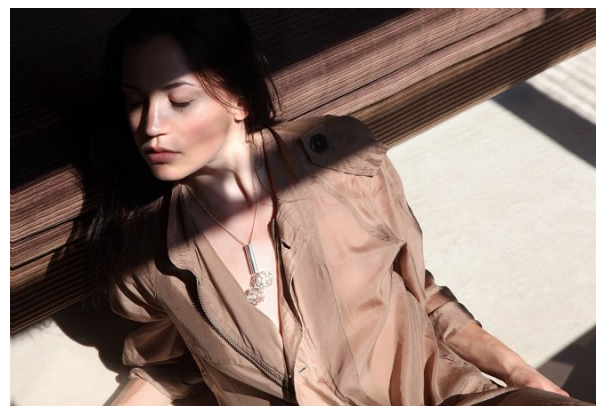

www.stellamodels.com

—
STELLA
MODELS
×

Image

HEIGHT	BUST	DRESS	WAIST	HIPS	SHOES	HAIR	EYES
176	83	36	62	91	39	DARK BROWN	BROWN