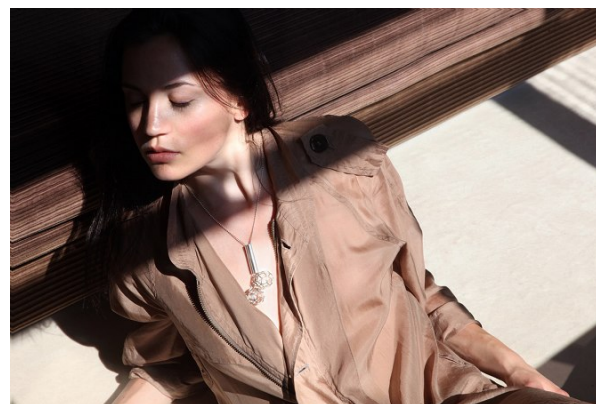

www.stellamodels.com

—
STELLA
MODELS
×

Image

HEIGHT	BUST	DRESS	WAIST	HIPS	SHOES	HAIR	EYES
176	83	36	62	91	39	DARK BROWN	BROWN