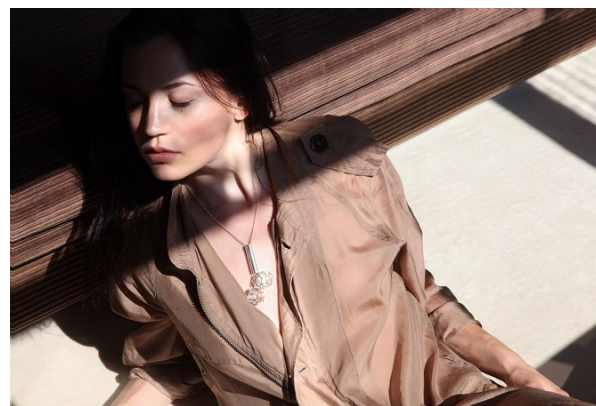

[www.stellamodels.com](http://www.stellamodels.com)

—  
STELLA  
MODELS  
×

Image

HEIGHT	BUST	DRESS	WAIST	HIPS	SHOES	HAIR	EYES
176	83	36	62	91	39	DARK BROWN	BROWN