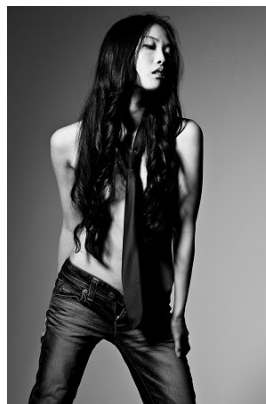

—
STELLA
MODELS

www.stellamodels.com

HEIGHT	BUST	DRESS	WAIST	HIPS	SHOES	HAIR	EYES
170	81	34	62	83	37	BLACK	BLACK