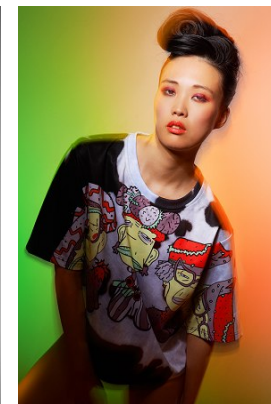

—
STELLA
MODELS

www.stellamodels.com

HEIGHT	BUST	DRESS	WAIST	HIPS	SHOES	HAIR	EYES
170	81	34	62	83	37	BLACK	BLACK