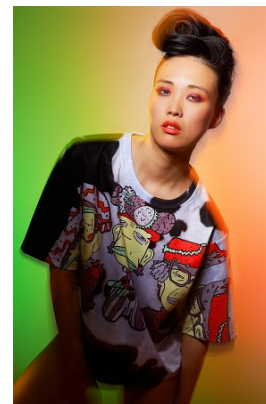

—
STELLA
MODELS

www.stellamodels.com

HEIGHT	BUST	DRESS	WAIST	HIPS	SHOES	HAIR	EYES
170	81	34	62	83	37	BLACK	BLACK