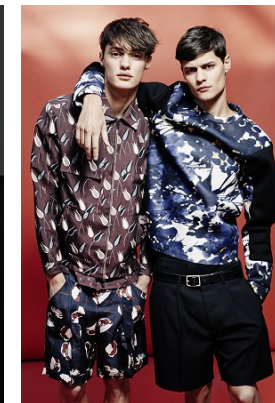

www.stellamodels.com

—
STELLA
MODELS
×

HEIGHT	CHEST	WAIST	SHOES	HAIR	EYES
191	86	70	44	BROWN	BROWN