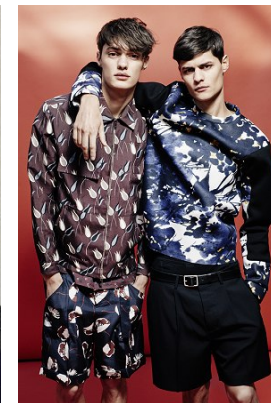

www.stellamodels.com

—
STELLA
MODELS
×

HEIGHT
191

CHEST
86

WAIST
70

SHOES
44

HAIR
BROWN

EYES
BROWN