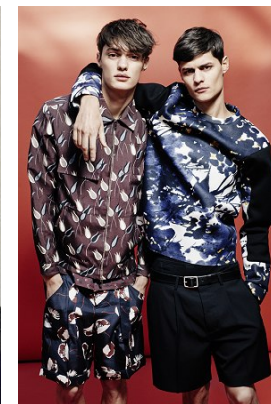

www.stellamodels.com

—
STELLA
MODELS
×

HEIGHT	CHEST	WAIST	SHOES	HAIR	EYES
191	86	70	44	BROWN	BROWN