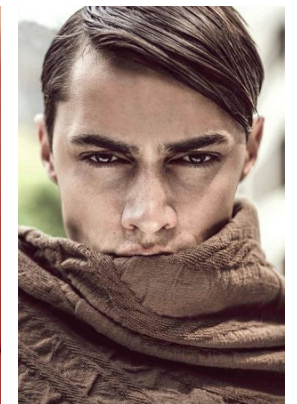

www.stellamodels.com

—
STELLA
MODELS
×

HEIGHT	CHEST	WAIST	SHOES	HAIR	EYES
191	86	70	44	BROWN	BROWN