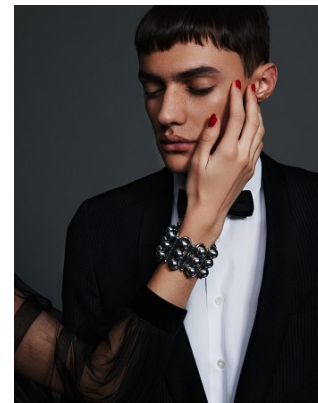

www.stellamodels.com

—
STELLA
MODELS
×

HEIGHT	CHEST	WAIST	SHOES	HAIR	EYES
191	86	70	44	BROWN	BROWN