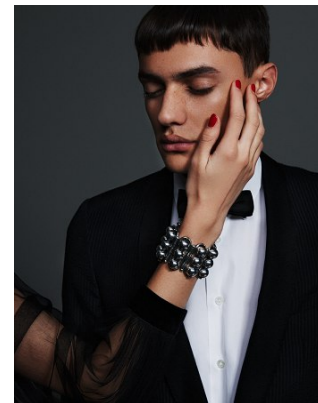

www.stellamodels.com

—
STELLA
MODELS
×

HEIGHT 191 CHEST 86 WAIST 70 SHOES 44 HAIR BROWN EYES BROWN