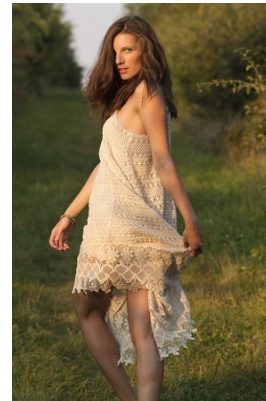

www.stellamodels.com

STELLA  
MODELS

HEIGHT	BUST	DRESS	WAIST	HIPS	SHOES	HAIR	EYES
175	82	34	64	91	41	BROWN	BLUE/GREEN