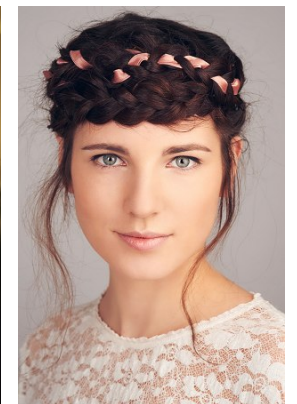

www.stellamodels.com

—
STELLA
MODELS
×

HEIGHT	BUST	DRESS	WAIST	HIPS	SHOES	HAIR	EYES
175	82	34	64	91	41	BROWN	BLUE/GREEN