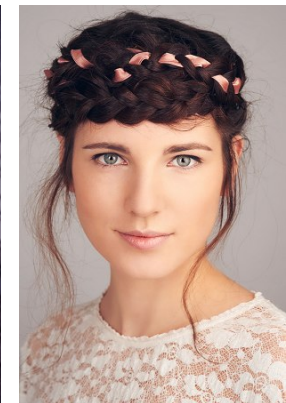

www.stellamodels.com

—
STELLA
MODELS
×

HEIGHT	BUST	DRESS	WAIST	HIPS	SHOES	HAIR	EYES
175	82	34	64	91	41	BROWN	BLUE/GREEN