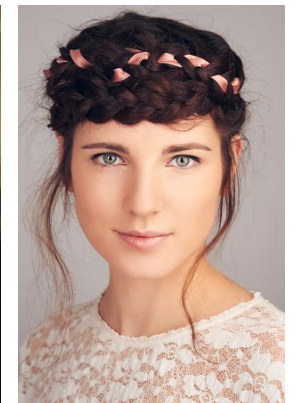

www.stellamodels.com

STELLA  
MODELS

HEIGHT	BUST	DRESS	WAIST	HIPS	SHOES	HAIR	EYES
175	82	34	64	91	41	BROWN	BLUE/GREEN