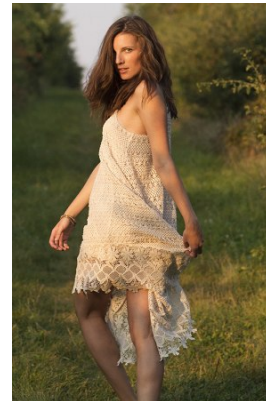

www.stellamodels.com

—
STELLA
MODELS
×

HEIGHT	BUST	DRESS	WAIST	HIPS	SHOES	HAIR	EYES
175	82	34	64	91	41	BROWN	BLUE/GREEN