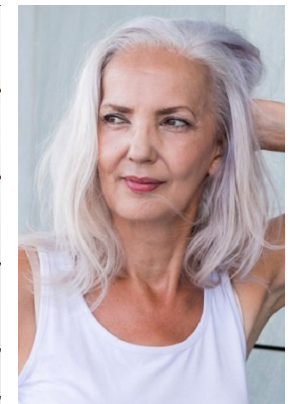

www.stellamodels.com

—
STELLA
MODELS
×

HEIGHT	BUST	DRESS	WAIST	HIPS	SHOES	HAIR	EYES
182	92	40-42	72	109	41.5	SILVER	BROWN