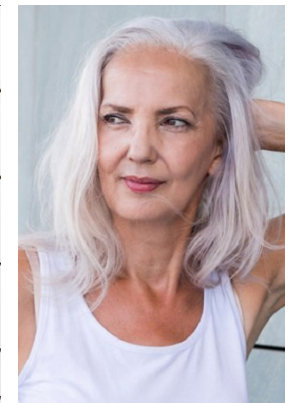

www.stellamodels.com

—
STELLA
MODELS
×

HEIGHT	BUST	DRESS	WAIST	HIPS	SHOES	HAIR	EYES
182	92	40-42	72	109	41.5	SILVER	BROWN