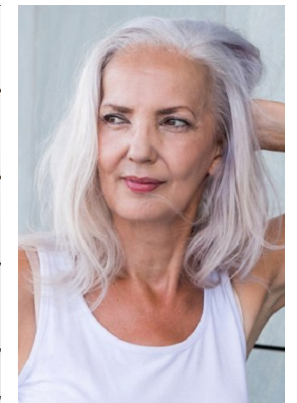

[www.stellamodels.com](http://www.stellamodels.com)

—  
STELLA  
MODELS  
×

HEIGHT	BUST	DRESS	WAIST	HIPS	SHOES	HAIR	EYES
182	92	40-42	72	109	41.5	SILVER	BROWN