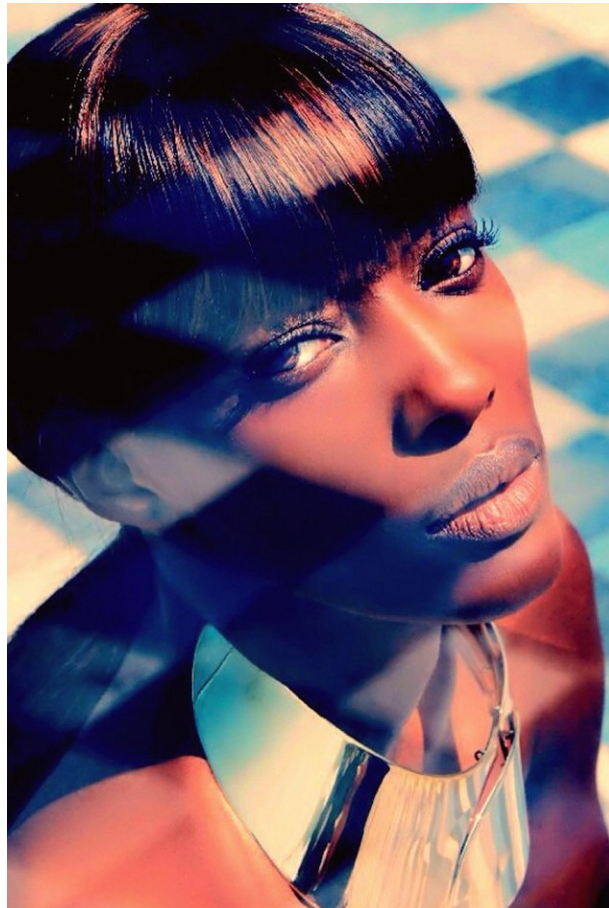

—
STELLA
MODELS
×

JAEELLE

T: +43 1 586 90 27

office@stellamodels.com

www.stellamodels.com

—
STELLA
MODELS
×

JAEELLE

T: +43 1 586 90 27

office@stellamodels.com

www.stellamodels.com