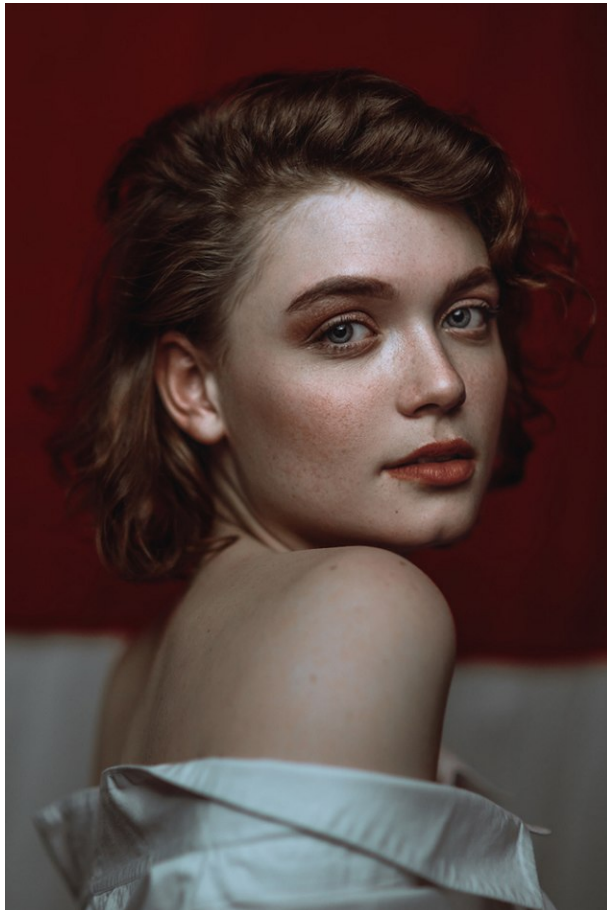

LISA-ELLY

T: +43 1 586 90 27

office@stellamodels.com

www.stellamodels.com

—
STELLA
MODELS
×