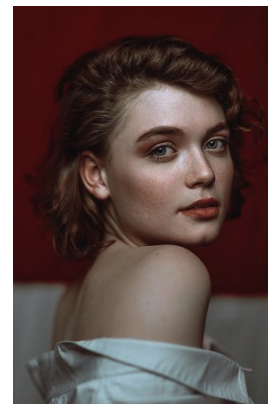

HEIGHT	BUST	DRESS	WAIST	HIPS	SHOES	HAIR	EYES
177	87	36	65	90	39	STRAWBERRY BLONDE	BEIGE