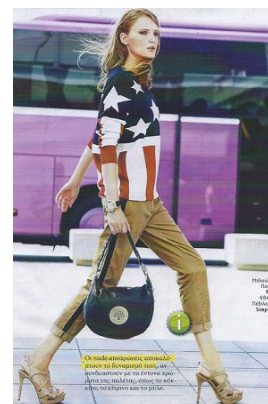

STELLA
MODELS

www.stellamodels.com

HEIGHT	BUST	DRESS	WAIST	HIPS	SHOES	HAIR	EYES
180	80	36	60	89	40	BLONDE	GREEN