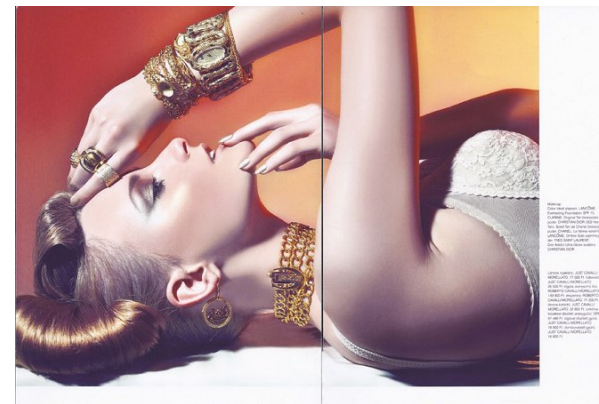

STELLA
MODELS

www.stellamodels.com

HEIGHT	BUST	DRESS	WAIST	HIPS	SHOES	HAIR	EYES
180	80	36	60	89	40	BLONDE	GREEN