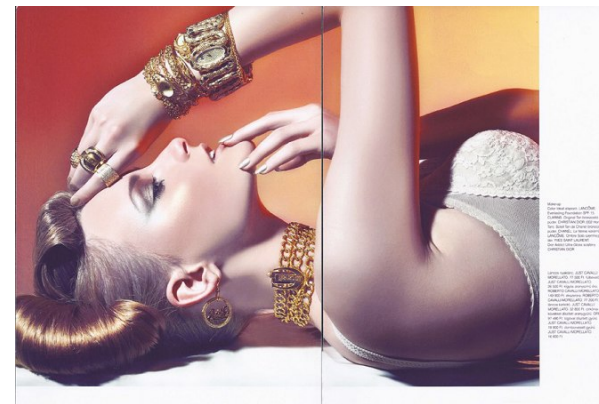

—  
STELLA  
MODELS  
×

www.stellamodels.com

HEIGHT	BUST	DRESS	WAIST	HIPS	SHOES	HAIR	EYES
180	80	36	60	89	40	BLONDE	GREEN