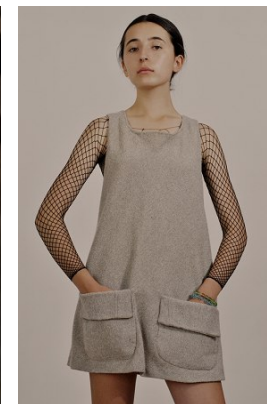

www.stellamodels.com

—
STELLA
MODELS
×

HEIGHT	BUST	DRESS	WAIST	HIPS	SHOES	HAIR	EYES
176	75	34-36	58	89	39.5	BROWN	BROWN