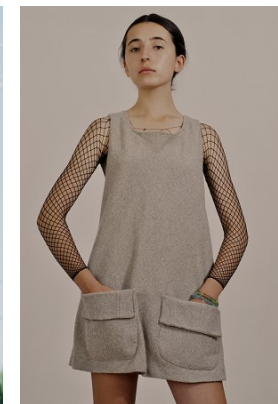

www.stellamodels.com

—
STELLA
MODELS
×

HEIGHT	BUST	DRESS	WAIST	HIPS	SHOES	HAIR	EYES
176	75	34-36	58	89	39.5	BROWN	BROWN