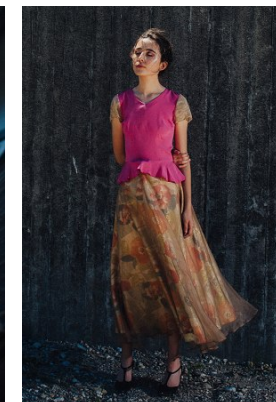

www.stellamodels.com

—
STELLA
MODELS
×

HEIGHT	BUST	DRESS	WAIST	HIPS	SHOES	HAIR	EYES
176	75	34-36	58	89	39.5	BROWN	BROWN