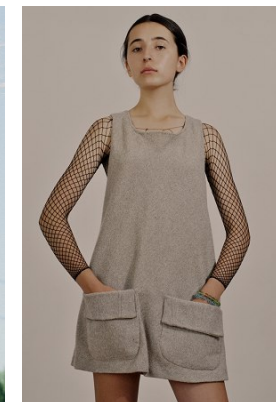

[www.stellamodels.com](http://www.stellamodels.com)

—  
STELLA  
MODELS  
×

HEIGHT	BUST	DRESS	WAIST	HIPS	SHOES	HAIR	EYES
176	75	34-36	58	89	39.5	BROWN	BROWN