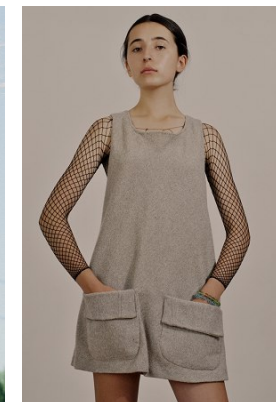

www.stellamodels.com

—
STELLA
MODELS
×

HEIGHT	BUST	DRESS	WAIST	HIPS	SHOES	HAIR	EYES
176	75	34-36	58	89	39.5	BROWN	BROWN