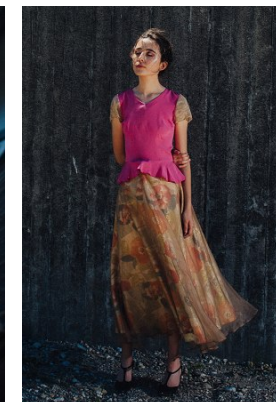

[www.stellamodels.com](http://www.stellamodels.com)

—  
STELLA  
MODELS  
×

HEIGHT	BUST	DRESS	WAIST	HIPS	SHOES	HAIR	EYES
176	75	34-36	58	89	39.5	BROWN	BROWN