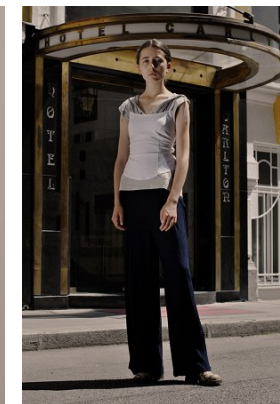

www.stellamodels.com

—
STELLA
MODELS
×

HEIGHT	BUST	DRESS	WAIST	HIPS	SHOES	HAIR	EYES
176	75	34-36	58	89	39.5	BROWN	BROWN