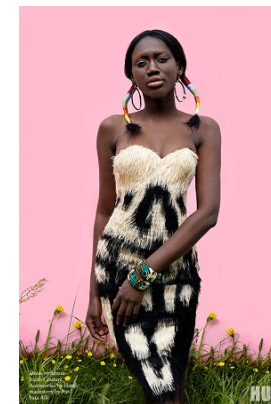

www.stellamodels.com

—
STELLA
MODELS
×

HEIGHT	BUST	DRESS	WAIST	HIPS	SHOES	HAIR	EYES
180	87	34-36	65	97	41	BLACK	BROWN