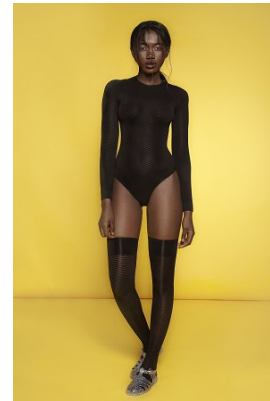

office@stellamodels.com

www.stellamodels.com

HEIGHT	BUST	DRESS	WAIST	HIPS	SHOES	HAIR	EYES
180	87	34-36	65	97	41	BLACK	BROWN