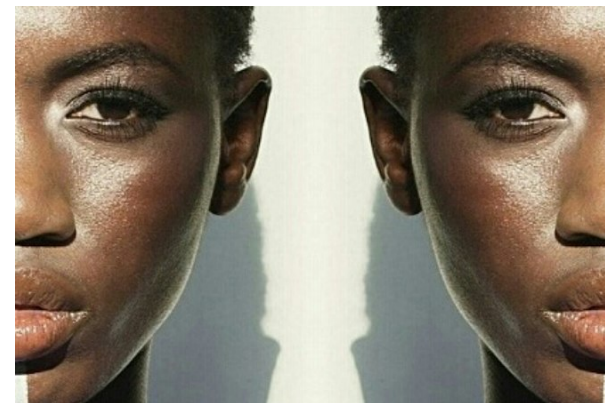

[www.stellamodels.com](http://www.stellamodels.com)

—  
STELLA  
MODELS  
×

HEIGHT	BUST	DRESS	WAIST	HIPS	SHOES	HAIR	EYES
180	87	34-36	65	97	41	BLACK	BROWN