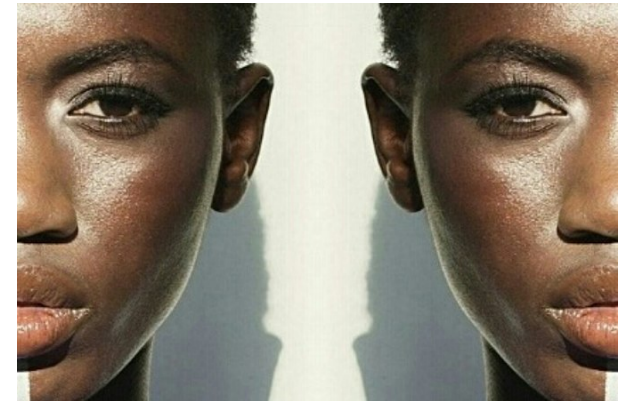

www.stellamodels.com

—
STELLA
MODELS
×

HEIGHT	BUST	DRESS	WAIST	HIPS	SHOES	HAIR	EYES
180	87	34-36	65	97	41	BLACK	BROWN