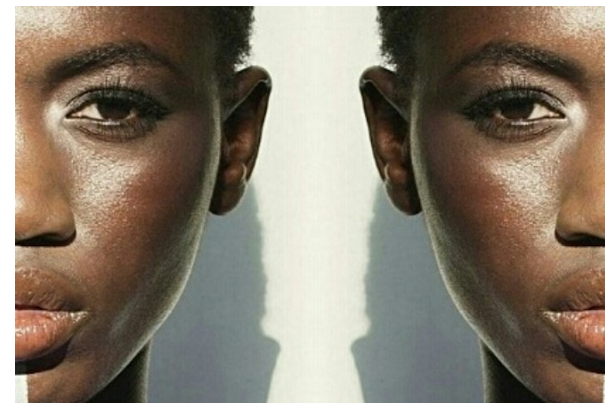

—
STELLA
MODELS

www.stellamodels.com

HEIGHT	BUST	DRESS	WAIST	HIPS	SHOES	HAIR	EYES
180	87	34-36	65	97	41	BLACK	BROWN