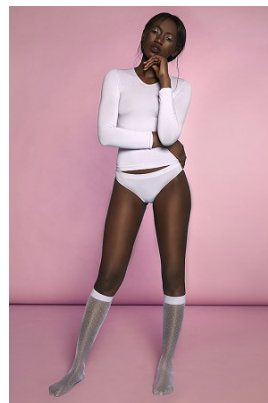

www.stellamodels.com

—
STELLA
MODELS
×

HEIGHT	BUST	DRESS	WAIST	HIPS	SHOES	HAIR	EYES
180	87	34-36	65	97	41	BLACK	BROWN