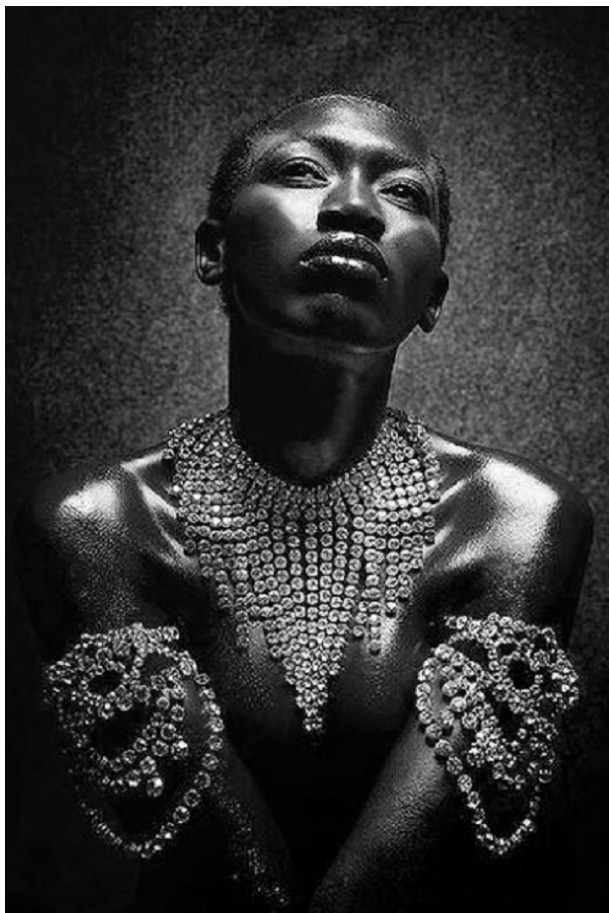

ISATOU

T: +43 1 586 90 27

office@stellamodels.com

www.stellamodels.com

—
STELLA
MODELS
×