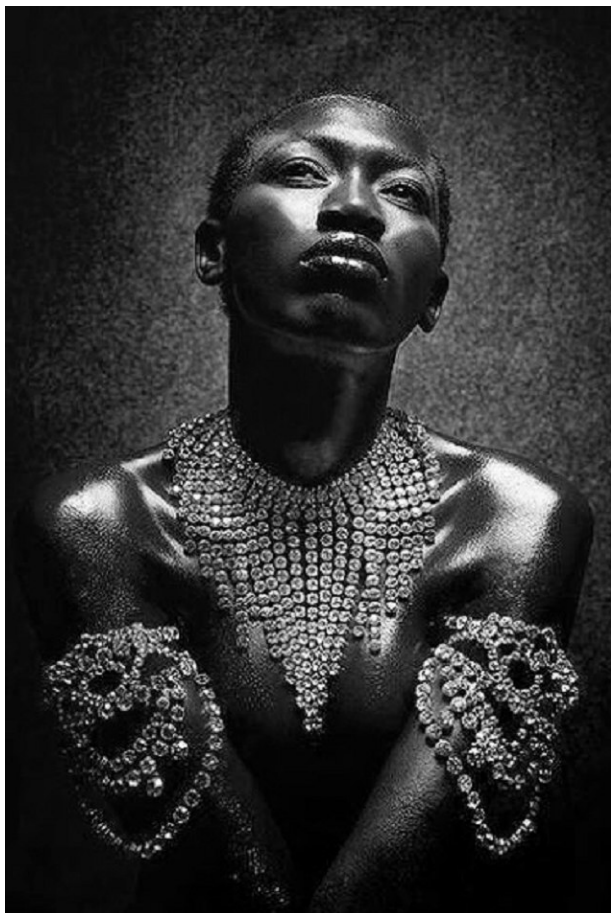

ISATOU

T: +43 1 586 90 27

office@stellamodels.com

—
STELLA
MODELS

www.stellamodels.com