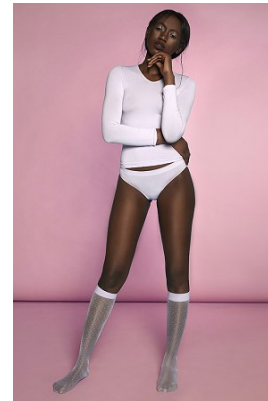

www.stellamodels.com

—
STELLA
MODELS
×

HEIGHT	BUST	DRESS	WAIST	HIPS	SHOES	HAIR	EYES
180	87	34-36	65	97	41	BLACK	BROWN