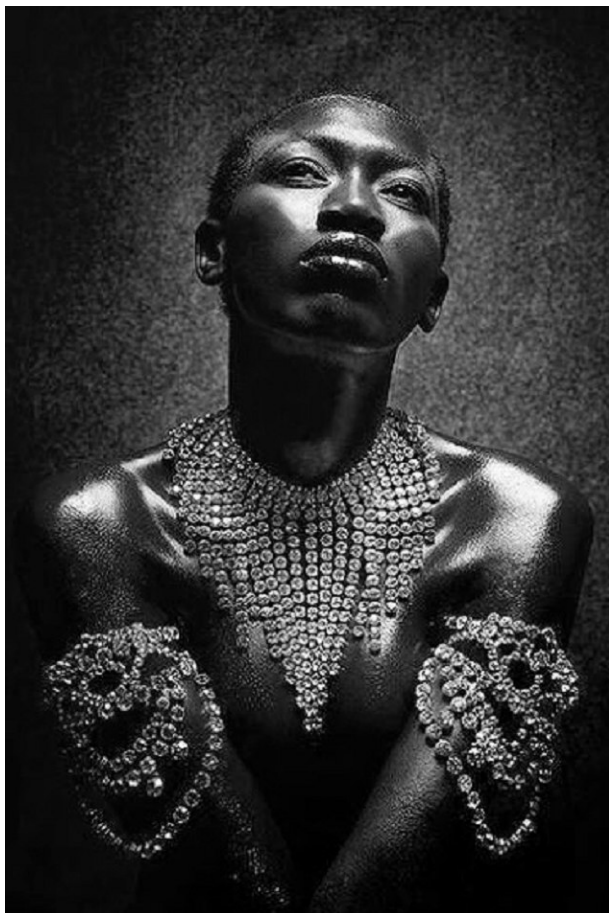

ISATOU

T: +43 1 586 90 27

office@stellamodels.com

—
STELLA
MODELS

www.stellamodels.com