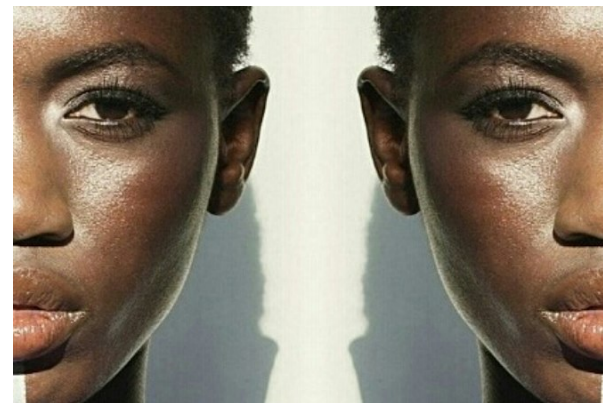

www.stellamodels.com

—
STELLA
MODELS
×

HEIGHT	BUST	DRESS	WAIST	HIPS	SHOES	HAIR	EYES
180	87	34-36	65	97	41	BLACK	BROWN