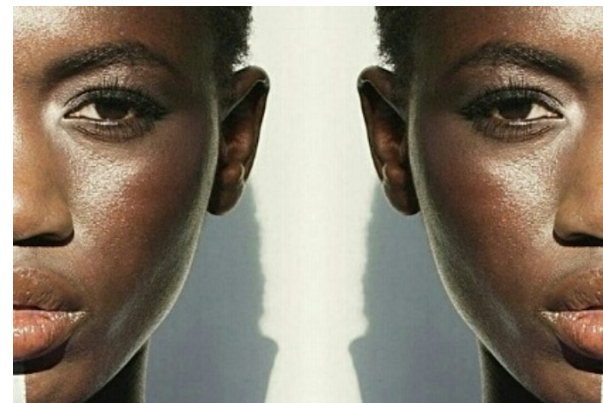

—
STELLA
MODELS

www.stellamodels.com

HEIGHT	BUST	DRESS	WAIST	HIPS	SHOES	HAIR	EYES
180	87	34-36	65	97	41	BLACK	BROWN