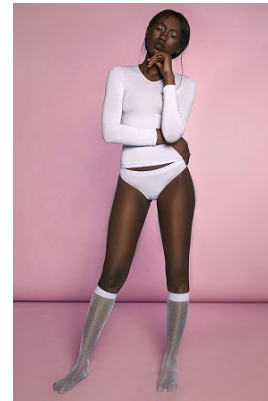

[www.stellamodels.com](http://www.stellamodels.com)

—  
STELLA  
MODELS  
×

HEIGHT	BUST	DRESS	WAIST	HIPS	SHOES	HAIR	EYES
180	87	34-36	65	97	41	BLACK	BROWN