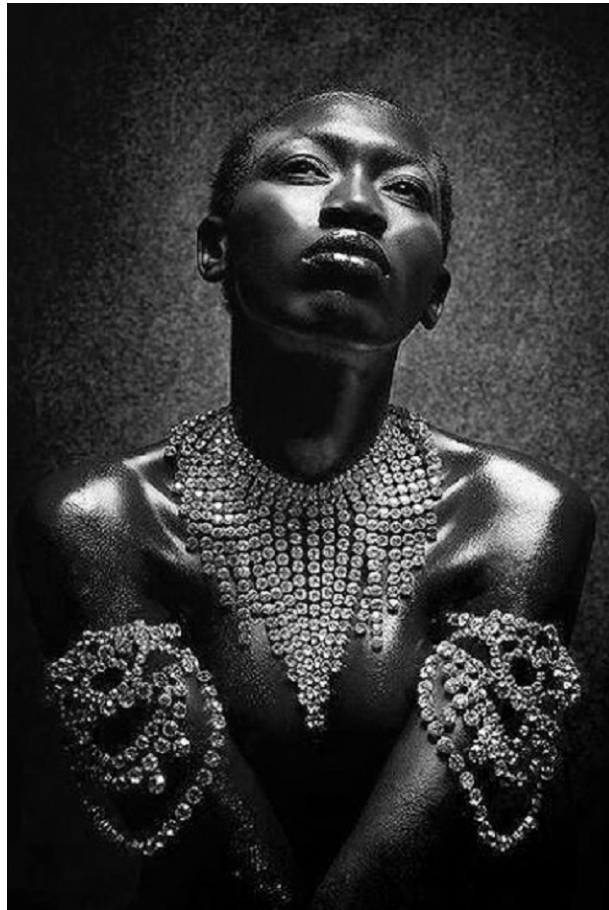

—
STELLA
MODELS
×

ISATOU

T: +43 1 586 90 27

office@stellamodels.com

www.stellamodels.com

—
STELLA
MODELS
×

ISATOU

T: +43 1 586 90 27

office@stellamodels.com

www.stellamodels.com