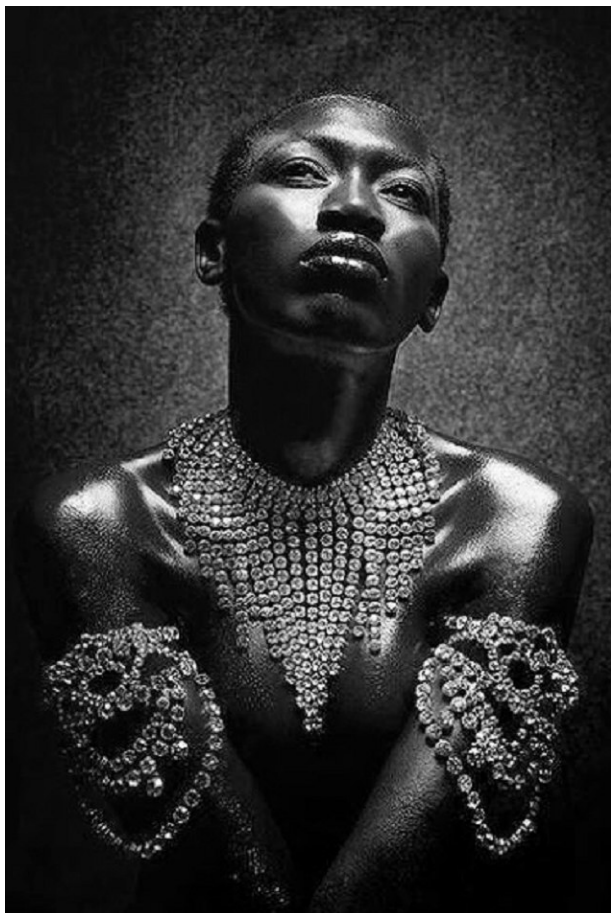

ISATOU

T: +43 1 586 90 27

office@stellamodels.com

—
STELLA
MODELS
×

www.stellamodels.com