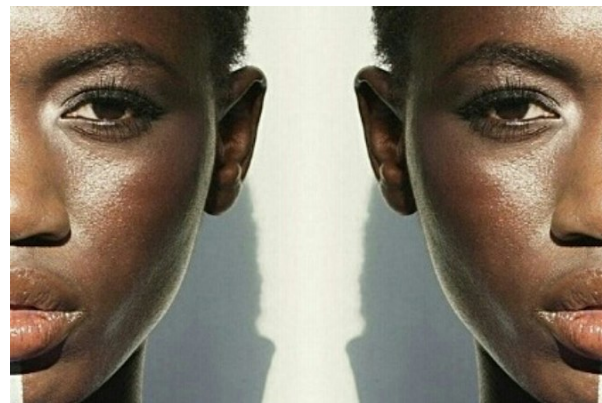

—  
STELLA  
MODELS  
×

[www.stellamodels.com](http://www.stellamodels.com)

HEIGHT	BUST	DRESS	WAIST	HIPS	SHOES	HAIR	EYES
180	87	34-36	65	97	41	BLACK	BROWN