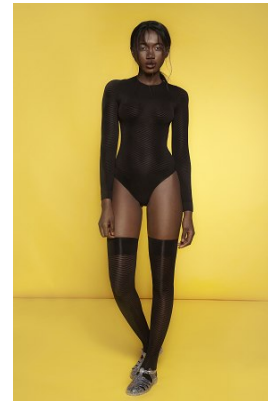

[www.stellamodels.com](http://www.stellamodels.com)

—  
STELLA  
MODELS  
×

HEIGHT	BUST	DRESS	WAIST	HIPS	SHOES	HAIR	EYES
180	87	34-36	65	97	41	BLACK	BROWN