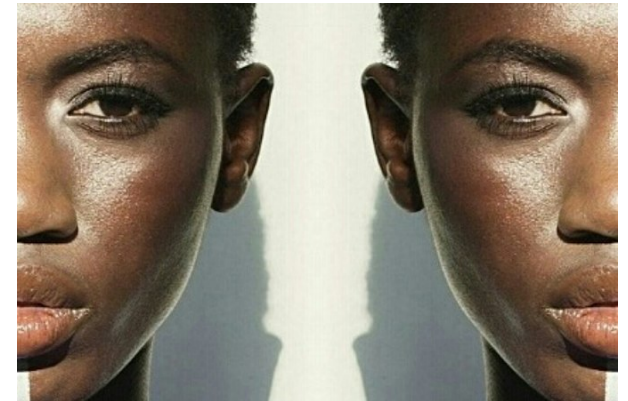

[www.stellamodels.com](http://www.stellamodels.com)

—  
STELLA  
MODELS  
×

HEIGHT	BUST	DRESS	WAIST	HIPS	SHOES	HAIR	EYES
180	87	34-36	65	97	41	BLACK	BROWN