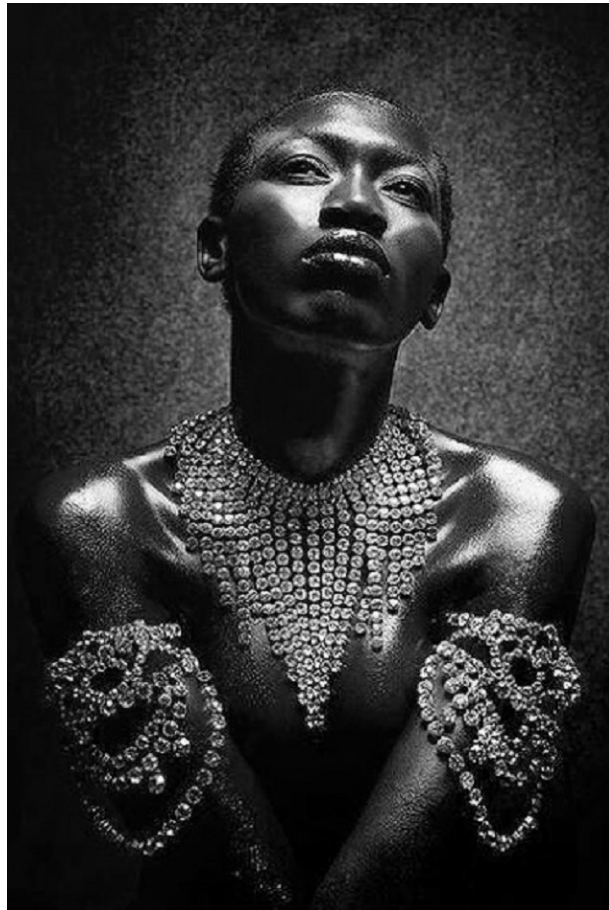

ISATOU

T: +43 1 586 90 27

office@stellamodels.com

www.stellamodels.com

—
STELLA
MODELS
×