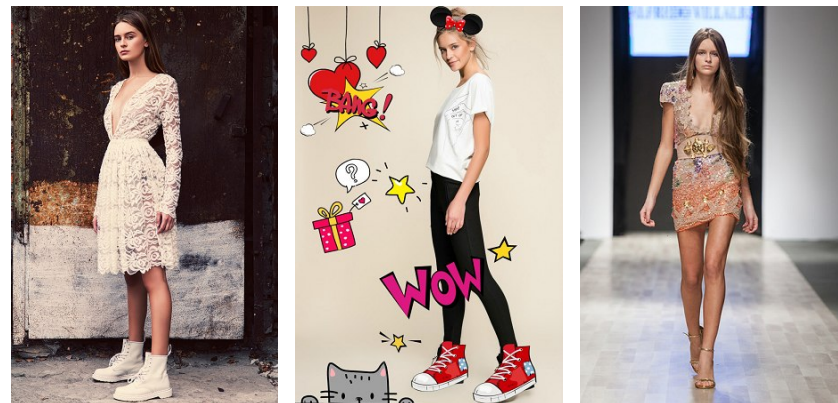

www.stellamodels.com

—
STELLA
MODELS
×

HEIGHT	BUST	WAIST	HIPS	SHOES	HAIR	EYES
176	80	58	87	39	LIGHT BROWN	BLUE