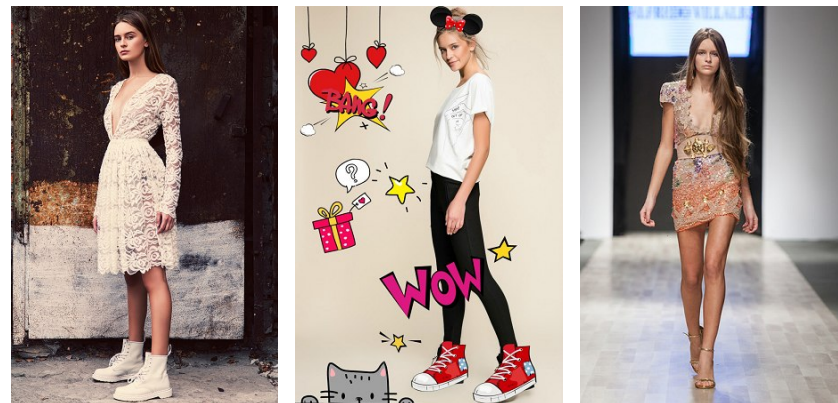

[www.stellamodels.com](http://www.stellamodels.com)

—  
STELLA  
MODELS  
×

HEIGHT	BUST	WAIST	HIPS	SHOES	HAIR	EYES
176	80	58	87	39	LIGHT BROWN	BLUE