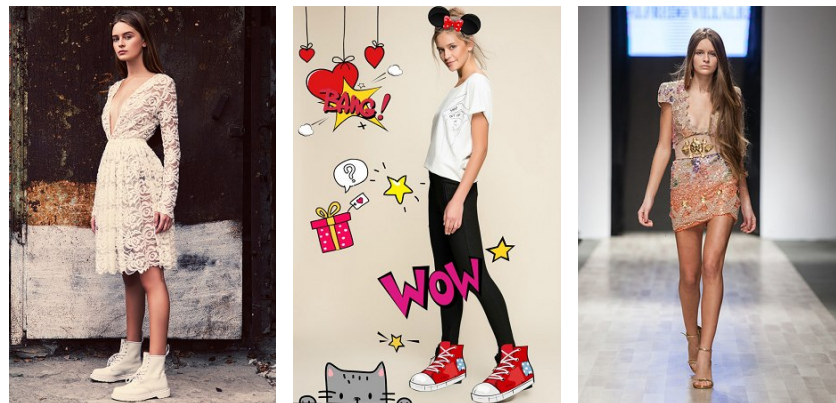

[www.stellamodels.com](http://www.stellamodels.com)

—  
STELLA  
MODELS  
×

HEIGHT	BUST	WAIST	HIPS	SHOES	HAIR	EYES
176	80	58	87	39	LIGHT BROWN	BLUE