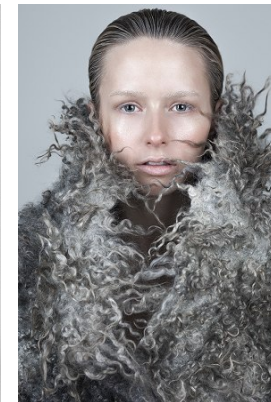

[www.stellamodels.com](http://www.stellamodels.com)

—  
STELLA  
MODELS  
×

HEIGHT	BUST	DRESS	WAIST	HIPS	SHOES	HAIR	EYES
170	82	34-36	66	94	37.5	BLONDE	BLUE/GREEN