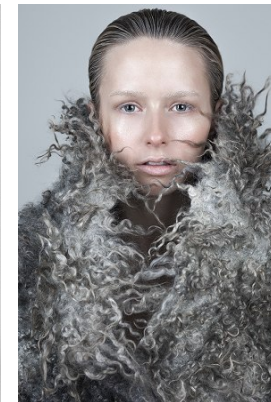

www.stellamodels.com

—
STELLA
MODELS
×

HEIGHT	BUST	DRESS	WAIST	HIPS	SHOES	HAIR	EYES
170	82	34-36	66	94	37.5	BLONDE	BLUE/GREEN