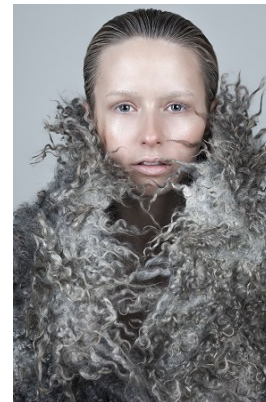

www.stellamodels.com

—
STELLA
MODELS
×

| | | | | | | | |
|--------|------|-------|-------|------|-------|--------|------------|
| HEIGHT | BUST | DRESS | WAIST | HIPS | SHOES | HAIR | EYES |
| 170 | 82 | 34-36 | 66 | 94 | 37.5 | BLONDE | BLUE/GREEN |