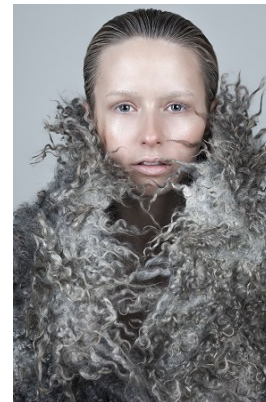

www.stellamodels.com

—
STELLA
MODELS
×

HEIGHT	BUST	DRESS	WAIST	HIPS	SHOES	HAIR	EYES
170	82	34-36	66	94	37.5	BLONDE	BLUE/GREEN