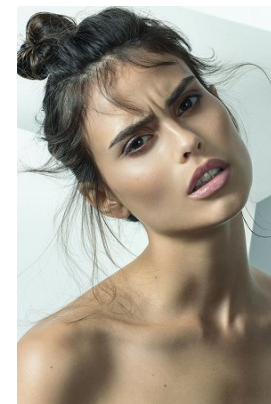

www.stellamodels.com

—
STELLA
MODELS
×

HEIGHT	BUST	DRESS	WAIST	HIPS	SHOES	HAIR	EYES
178	81	34-36	61	90	38.5	BROWN	BROWN