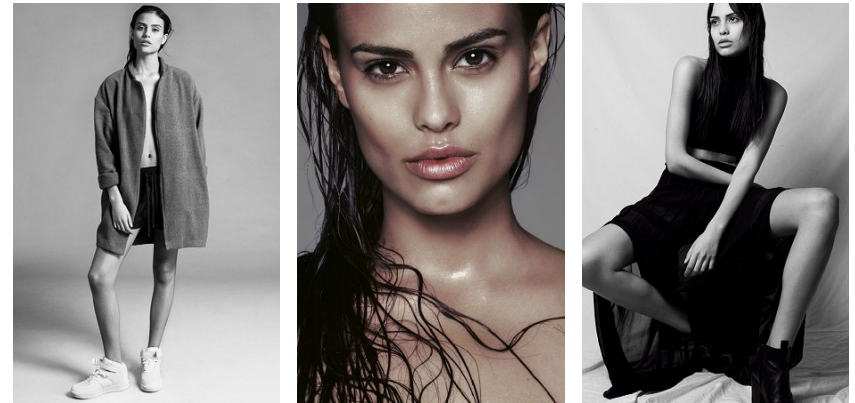

www.stellamodels.com

—
STELLA
MODELS
×

HEIGHT	BUST	DRESS	WAIST	HIPS	SHOES	HAIR	EYES
178	81	34-36	61	90	38.5	BROWN	BROWN