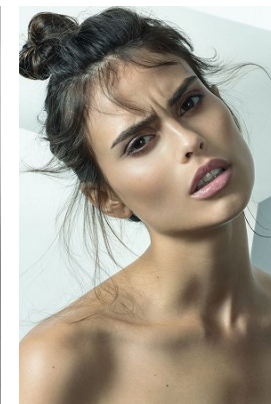

[www.stellamodels.com](http://www.stellamodels.com)

—  
STELLA  
MODELS  
×

HEIGHT	BUST	DRESS	WAIST	HIPS	SHOES	HAIR	EYES
178	81	34-36	61	90	38.5	BROWN	BROWN