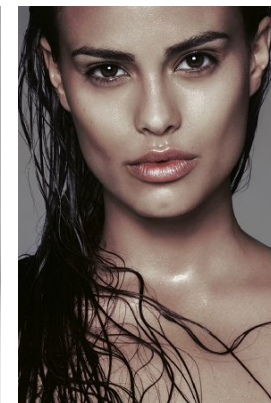

—
STELLA
MODELS

www.stellamodels.com

HEIGHT	BUST	DRESS	WAIST	HIPS	SHOES	HAIR	EYES
178	81	34-36	61	90	38.5	BROWN	BROWN