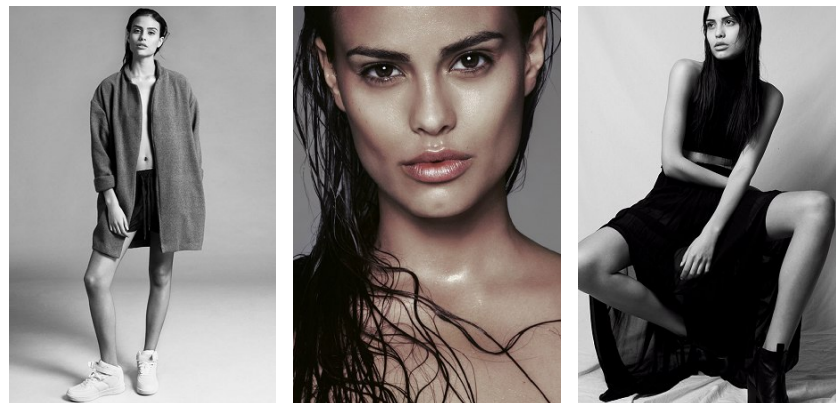

www.stellamodels.com

—
STELLA
MODELS
×

HEIGHT	BUST	DRESS	WAIST	HIPS	SHOES	HAIR	EYES
178	81	34-36	61	90	38.5	BROWN	BROWN