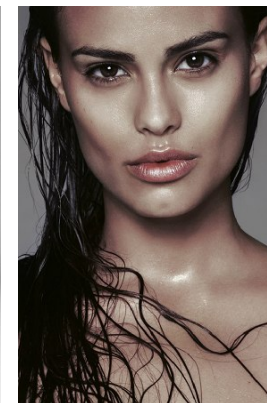

www.stellamodels.com

—
STELLA
MODELS
×

HEIGHT	BUST	DRESS	WAIST	HIPS	SHOES	HAIR	EYES
178	81	34-36	61	90	38.5	BROWN	BROWN