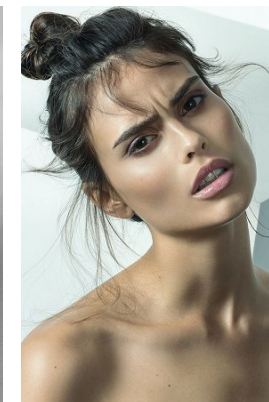

www.stellamodels.com

—
STELLA
MODELS
×

HEIGHT	BUST	DRESS	WAIST	HIPS	SHOES	HAIR	EYES
178	81	34-36	61	90	38.5	BROWN	BROWN