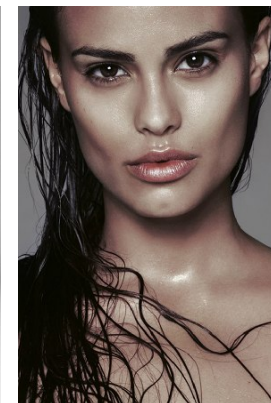

www.stellamodels.com

—
STELLA
MODELS
×

HEIGHT	BUST	DRESS	WAIST	HIPS	SHOES	HAIR	EYES
178	81	34-36	61	90	38.5	BROWN	BROWN