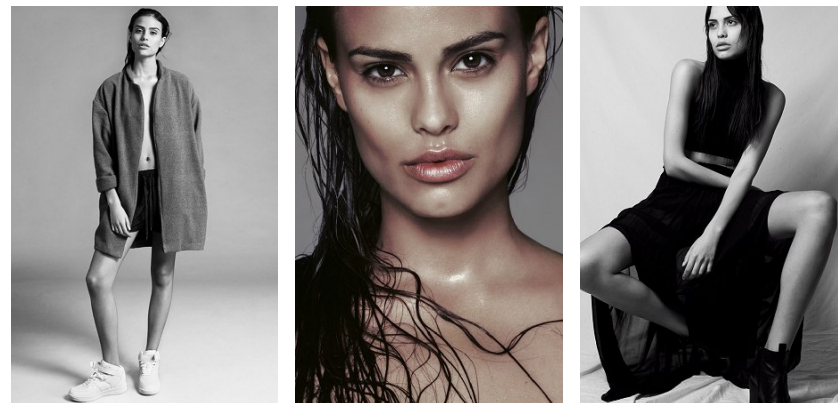

www.stellamodels.com

—
STELLA
MODELS
×

| | | | | | | | |
|--------|------|-------|-------|------|-------|-------|-------|
| HEIGHT | BUST | DRESS | WAIST | HIPS | SHOES | HAIR | EYES |
| 178 | 81 | 34-36 | 61 | 90 | 38.5 | BROWN | BROWN |