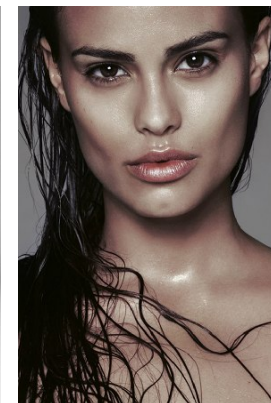

[www.stellamodels.com](http://www.stellamodels.com)

—  
STELLA  
MODELS  
×

HEIGHT	BUST	DRESS	WAIST	HIPS	SHOES	HAIR	EYES
178	81	34-36	61	90	38.5	BROWN	BROWN