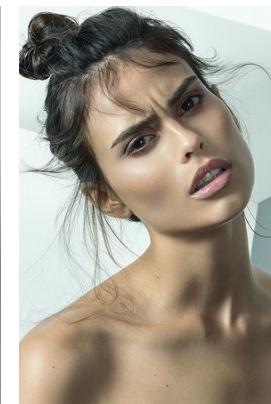

www.stellamodels.com

—
STELLA
MODELS
×

HEIGHT	BUST	DRESS	WAIST	HIPS	SHOES	HAIR	EYES
178	81	34-36	61	90	38.5	BROWN	BROWN