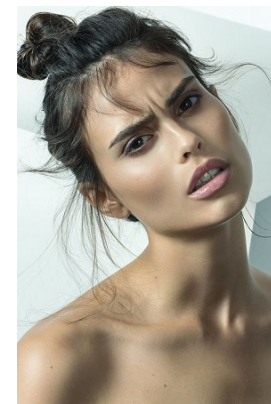

—
STELLA
MODELS

www.stellamodels.com

HEIGHT	BUST	DRESS	WAIST	HIPS	SHOES	HAIR	EYES
178	81	34-36	61	90	38.5	BROWN	BROWN