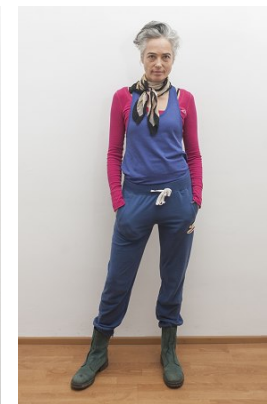

*office@stellamodels.com*

[www.stellamodels.com](http://www.stellamodels.com)

HEIGHT	BUST	DRESS	WAIST	HIPS	SHOES	HAIR	EYES
176	80	36-38	74	95	41	GREY	GREEN/BROWN