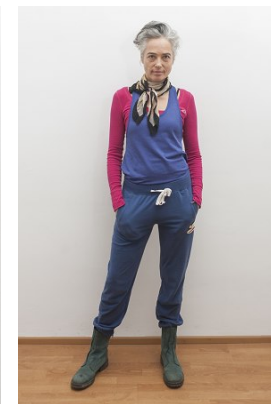

*office@stellamodels.com*

[www.stellamodels.com](http://www.stellamodels.com)

HEIGHT	BUST	DRESS	WAIST	HIPS	SHOES	HAIR	EYES
176	80	36-38	74	95	41	GREY	GREEN/BROWN