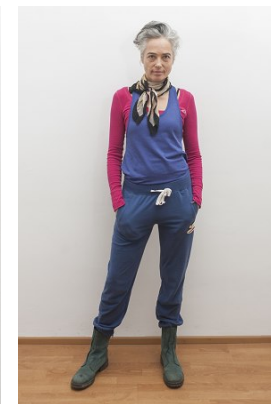

—  
STELLA  
MODELS  
×

[www.stellamodels.com](http://www.stellamodels.com)

HEIGHT	BUST	DRESS	WAIST	HIPS	SHOES	HAIR	EYES
176	80	36-38	74	95	41	GREY	GREEN/BROWN