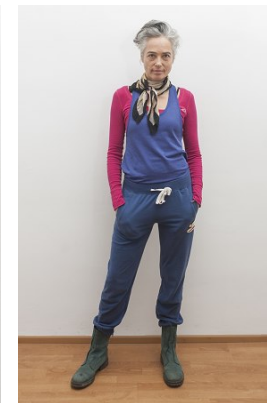

*office@stellamodels.com*

[www.stellamodels.com](http://www.stellamodels.com)

HEIGHT	BUST	DRESS	WAIST	HIPS	SHOES	HAIR	EYES
176	80	36-38	74	95	41	GREY	GREEN/BROWN