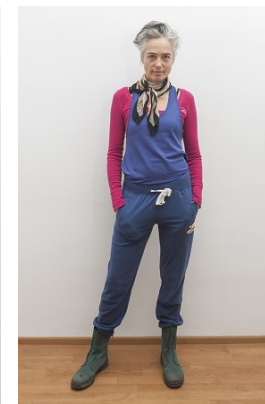

office@stellamodels.com

www.stellamodels.com

HEIGHT	BUST	DRESS	WAIST	HIPS	SHOES	HAIR	EYES
176	80	36-38	74	95	41	GREY	GREEN/BROWN