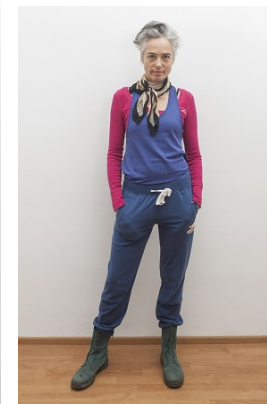

—
STELLA
MODELS
×

www.stellamodels.com

HEIGHT	BUST	DRESS	WAIST	HIPS	SHOES	HAIR	EYES
176	80	36-38	74	95	41	GREY	GREEN/BROWN