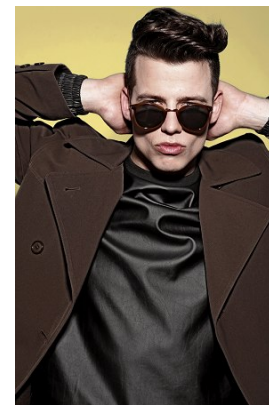

—  
STELLA  
MODELS

[www.stellamodels.com](http://www.stellamodels.com)

HEIGHT  
186

CHEST  
100

WAIST  
82

SHOES  
44.5

HAIR  
DARK BROWN

EYES  
BLUE