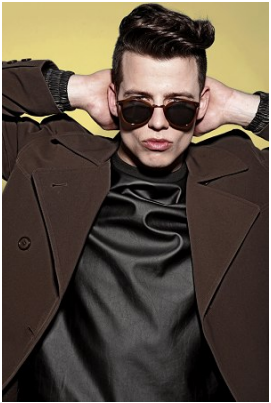

—
STELLA
MODELS

www.stellamodels.com

HEIGHT	CHEST	WAIST	SHOES	HAIR	EYES
186	100	82	44.5	DARK BROWN	BLUE