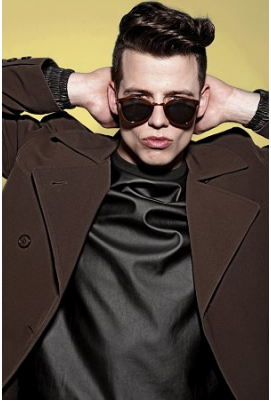

—  
STELLA  
MODELS  
×

[www.stellamodels.com](http://www.stellamodels.com)

HEIGHT	CHEST	WAIST	SHOES	HAIR	EYES
186	100	82	44.5	DARK BROWN	BLUE