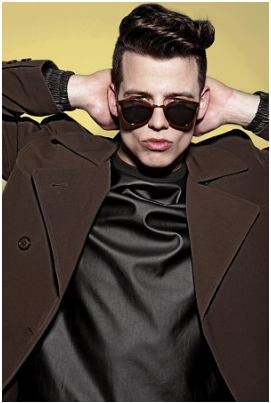

—
STELLA
MODELS
×

www.stellamodels.com

HEIGHT	CHEST	WAIST	SHOES	HAIR	EYES
186	100	82	44.5	DARK BROWN	BLUE