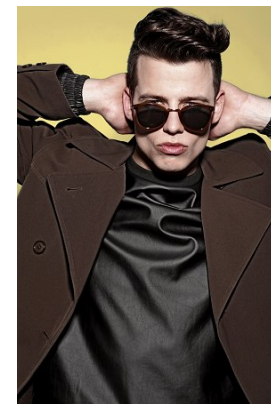

—  
STELLA  
MODELS

[www.stellamodels.com](http://www.stellamodels.com)

HEIGHT  
186

CHEST  
100

WAIST  
82

SHOES  
44.5

HAIR  
DARK BROWN

EYES  
BLUE