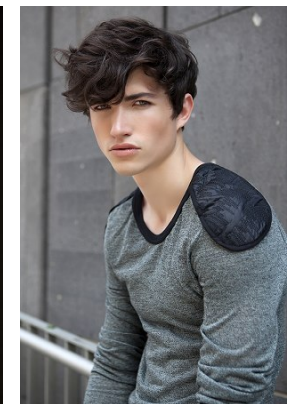

www.stellamodels.com

—
STELLA
MODELS
×

HEIGHT	CHEST	WAIST	SHOES	HAIR	EYES
188	91	75	43.5	DARK BROWN	BLUE/GREY