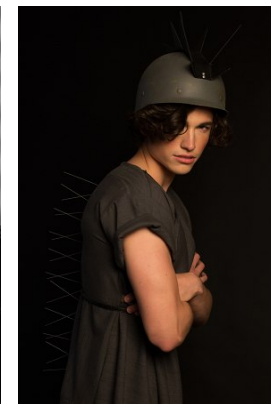

www.stellamodels.com

—
STELLA
MODELS
×

HEIGHT	CHEST	WAIST	SHOES	HAIR	EYES
188	91	75	43.5	DARK BROWN	BLUE/GREY