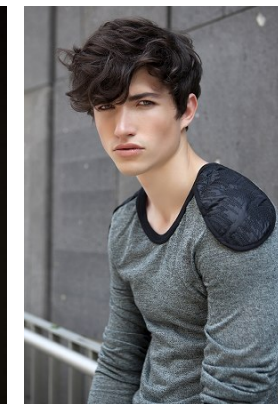

www.stellamodels.com

—
STELLA
MODELS
×

HEIGHT	CHEST	WAIST	SHOES	HAIR	EYES
188	91	75	43.5	DARK BROWN	BLUE/GREY