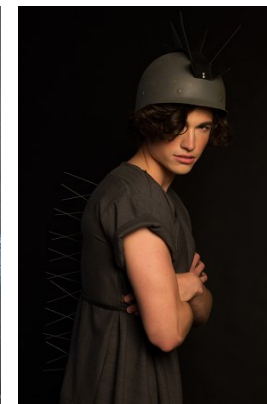

www.stellamodels.com

—
STELLA
MODELS
×

HEIGHT	CHEST	WAIST	SHOES	HAIR	EYES
188	91	75	43.5	DARK BROWN	BLUE/GREY