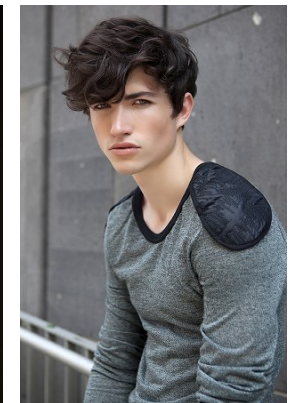

www.stellamodels.com

—
STELLA
MODELS
×

HEIGHT	CHEST	WAIST	SHOES	HAIR	EYES
188	91	75	43.5	DARK BROWN	BLUE/GREY