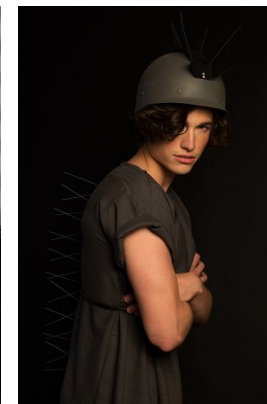

www.stellamodels.com

—
STELLA
MODELS
×

HEIGHT	CHEST	WAIST	SHOES	HAIR	EYES
188	91	75	43.5	DARK BROWN	BLUE/GREY