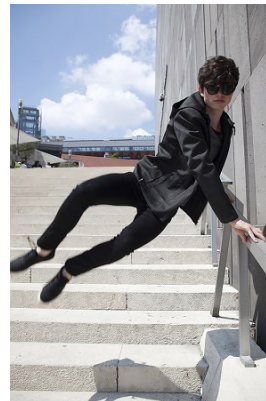

www.stellamodels.com

—
STELLA
MODELS
×

HEIGHT	CHEST	WAIST	SHOES	HAIR	EYES
188	91	75	43.5	DARK BROWN	BLUE/GREY