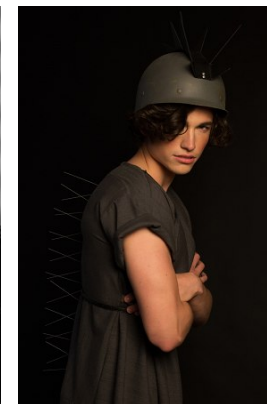

[www.stellamodels.com](http://www.stellamodels.com)

—  
STELLA  
MODELS  
×

HEIGHT	CHEST	WAIST	SHOES	HAIR	EYES
188	91	75	43.5	DARK BROWN	BLUE/GREY