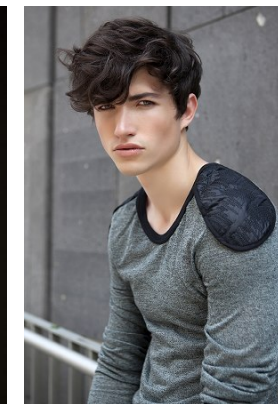

[www.stellamodels.com](http://www.stellamodels.com)

—  
STELLA  
MODELS  
×

HEIGHT	CHEST	WAIST	SHOES	HAIR	EYES
188	91	75	43.5	DARK BROWN	BLUE/GREY