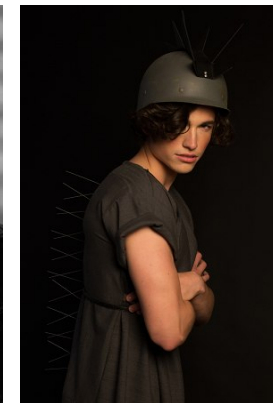

www.stellamodels.com

—
STELLA
MODELS
×

HEIGHT	CHEST	WAIST	SHOES	HAIR	EYES
188	91	75	43.5	DARK BROWN	BLUE/GREY