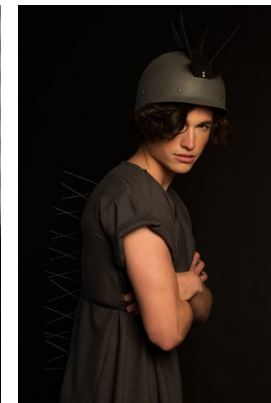

www.stellamodels.com

—
STELLA
MODELS
×

HEIGHT	CHEST	WAIST	SHOES	HAIR	EYES
188	91	75	43.5	DARK BROWN	BLUE/GREY