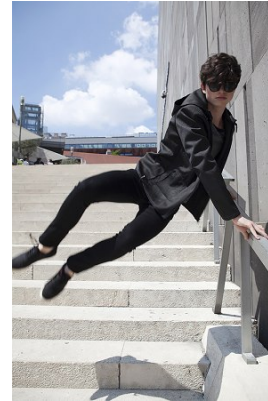

www.stellamodels.com

—
STELLA
MODELS
×

HEIGHT	CHEST	WAIST	SHOES	HAIR	EYES
188	91	75	43.5	DARK BROWN	BLUE/GREY