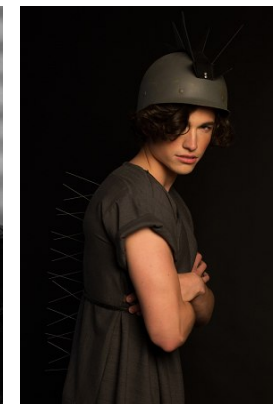

www.stellamodels.com

—
STELLA
MODELS
×

HEIGHT	CHEST	WAIST	SHOES	HAIR	EYES
188	91	75	43.5	DARK BROWN	BLUE/GREY