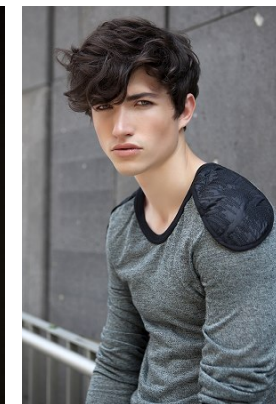

www.stellamodels.com

—
STELLA
MODELS
×

HEIGHT	CHEST	WAIST	SHOES	HAIR	EYES
188	91	75	43.5	DARK BROWN	BLUE/GREY